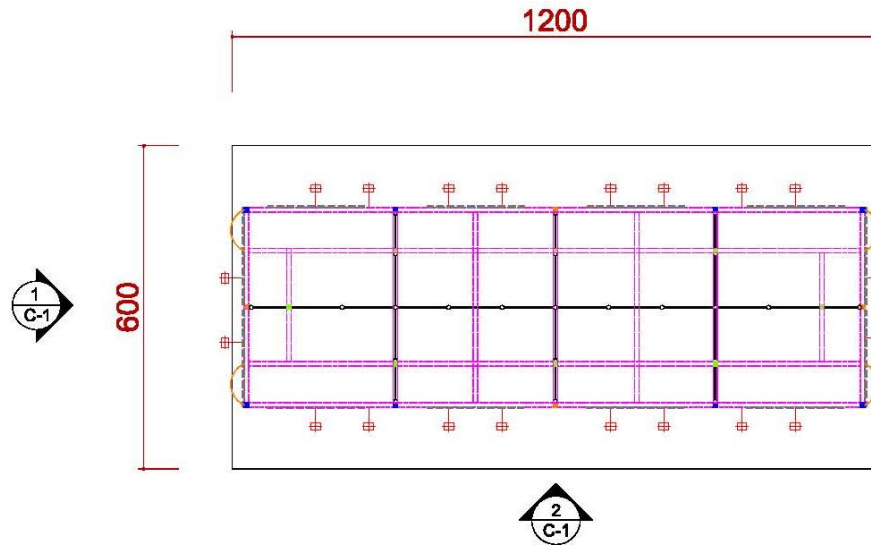

材料規格及圖示

ICON	NAME	ICON	NAME
	MAXIMA LIGHT- 8X8 / H 0~600cm		MAXIMA LIGHT- 8X8 / H 0 ~250cm
	MAXIMA LIGHT- 8X8 / H 300~600cm		MAXIMA LIGHT- 8X8 / H 0~190cm
	MAXIMA LIGHT- 8X8 / H 0 ~300cm		150W ARM SPOTLIGHT

ICON	NAME	ICON	NAME	ICON	NAME	ICON	NAME
	FURNITURE -ROUND SET-S		SHELF-90 (FLAT)		DRINKING MACHINE		DOUBLE DISPLAY STAND
	SHOWCASE(99X49.5) -H200 DOOR DOWN		SHELF (SLOPE) - W:99CM		SHOWCASE - 99X49.5X100CM/H		MAXIMA LIGHT- 8X8 / H 0~600cm
	PEGBOARD - 90X140CM/H		CUPBOARD - 99X49.5X100CM/H		BAR STOOL		COFFEE MACHINE
	PEGBOARD - 90X230CM/H		CUPBOARD - 99X49.5X75CM/H		BOX (49.5X49.5) -H75		CLOTH-RACK

4米半隔間

ICON	NAME
	MAXIMA LIGHT- 8X8 / H 0~400cm
	MAXIMA LIGHT- 8X8 / H 250~400cm
	MAXIMA LIGHT- 8X8 / H 0~250cm

ICON	NAME	ICON	NAME	ICON	NAME	ICON	NAME
	LOW WATT HALOGEN		75w SPOTLIGHT		DISTRIBUTOR-BOARD		500w SOCKET
			DOWN LIGHT		FL. TUBE		75w SPOTLIGHT (Track light for Tower)

4米半隔間

ICON	NAME
	MAXIMA LIGHT- 8X8 / H 0~600cm
	MAXIMA LIGHT- 8X8 / H 300~600cm
	MAXIMA LIGHT- 8X8 / H 0 ~300cm
	MAXIMA LIGHT- 8X8 / H 0 ~250cm
	MAXIMA LIGHT- 8X8 / H 0~190cm
	150W ARM SPOTLIGHT

LED Panel or Fabric with digital printout