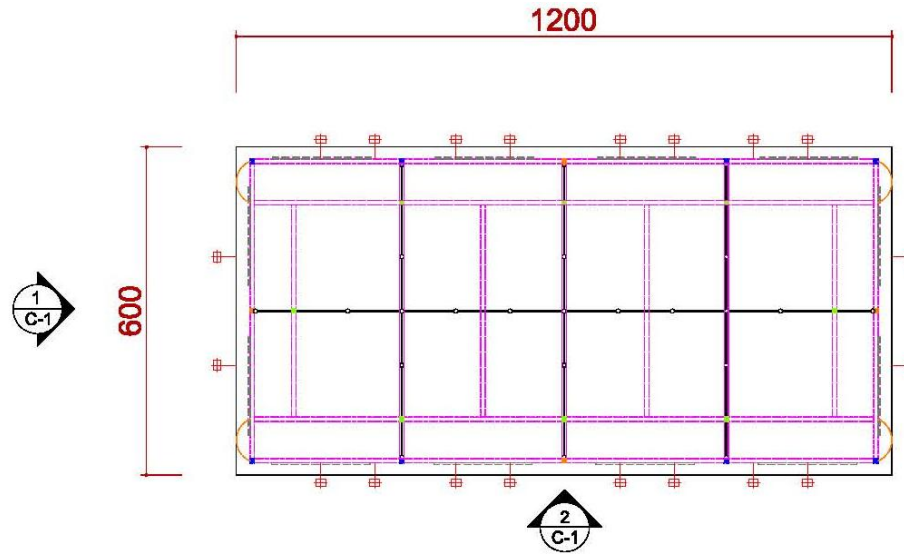

1 C-1 ELEVATION

2 C-1 ELEVATION

4米半隔間

DETAIL A

TOP VIEW

FRONT VIEW

SIDE VIEW

DETAIL B

TOP VIEW

FRONT VIEW

施工圖—6米滿隔間

6米滿隔間

ICON	NAME	ICON	NAME	ICON	NAME	ICON	NAME
	FURNITURE -ROUND SET-S		SHELF-90 (FLAT)		DRINKING MACHINE		DOUBLE DISPLAY STAND
	SHOWCASE(99X49.5) -H200 DOOR DOWN		SHELF (SLOPE) - W:99CM		SHOWCASE - 99X49.5X100CM/H		MAXIMA LIGHT- 8X8 / H 0~600cm
	PEGBOARD - 90X140CM/H		CUPBOARD - 99X49.5X100CM/H		BAR STOOL		COFFEE MACHINE
	PEGBOARD - 90X230CM/H		CUPBOARD - 99X49.5X75CM/H		BOX (49.5X49.5) -H75		CLOTH-RACK

6米滿隔間

ICON	NAME
	MAXIMA LIGHT- 8X8 / H 0~400cm
	MAXIMA LIGHT- 8X8 / H 250~400cm
	MAXIMA LIGHT- 8X8 / H 0~250cm

ICON	NAME	ICON	NAME	ICON	NAME	ICON	NAME
	LOW WATT HALOGEN		75w SPOTLIGHT		DISTRIBUTOR-BOARD		500w SOCKET
			DOWN LIGHT		FL. TUBE		75w SPOTLIGHT (Track light for Tower)

6米滿隔間

ICON	NAME
	MAXIMA LIGHT- 8X8 / H 0~600cm
	MAXIMA LIGHT- 8X8 / H 300~600cm
	MAXIMA LIGHT- 8X8 / H 0 ~300cm
	MAXIMA LIGHT- 8X8 / H 0 ~250cm
	MAXIMA LIGHT- 8X8 / H 0~190cm
	150W ARM SPOTLIGHT

1
C-1
ELEVATION