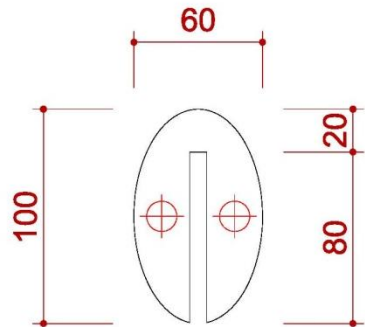

ICON	NAME	ICON	NAME	ICON	NAME	ICON	NAME
	FURNITURE -ROUND SET-S		SHELF-90 (FLAT)		DRINKING MACHINE		DOUBLE DISPLAY STAND
	SHOWCASE(99X49.5) -H200 DOOR DOWN		SHELF (SLOPE) - W:99CM		SHOWCASE - 99X49.5X100CM/H		MAXIMA LIGHT- 8X8 / H 0~600cm
	PEGBOARD - 90X140CM/H		CUPBOARD - 99X49.5X100CM/H		BAR STOOL		COFFEE MACHINE
	PEGBOARD - 90X230CM/H		CUPBOARD - 99X49.5X75CM/H		BOX (49.5X49.5) -H75		CLOTH-RACK

6米半隔間

ICON	NAME
	MAXIMA LIGHT- 8X8 / H 0~400cm
	MAXIMA LIGHT- 8X8 / H 250~400cm
	MAXIMA LIGHT- 8X8 / H 0~250cm

ICON	NAME	ICON	NAME	ICON	NAME	ICON	NAME
	LOW WATT HALOGEN		75w SPOTLIGHT		DISTRIBUTOR-BOARD		500w SOCKET
			DOWN LIGHT		FL. TUBE		75w SPOTLIGHT (Track light for Tower)

6米半隔間

ICON	NAME
	MAXIMA LIGHT- 8X8 / H 0~600cm
	MAXIMA LIGHT- 8X8 / H 300~600cm
	MAXIMA LIGHT- 8X8 / H 0 ~300cm
	MAXIMA LIGHT- 8X8 / H 0 ~250cm
	MAXIMA LIGHT- 8X8 / H 0~190cm
	150W ARM SPOTLIGHT

6米半隔間

DETAIL A

TOP VIEW

FRONT VIEW

SIDE VIEW

DETAIL B

TOP VIEW

FRONT VIEW

6米半隔間