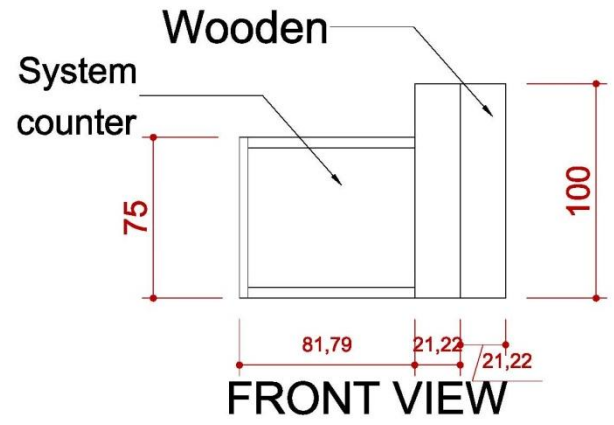

Light Box or Foam Board W350 x H60 cm

Light Box or Foam Board W350 x H60 cm

Light Box

Fascia(foam)

Light Box

Show case

Show case

MAXIMA LIGHT-8x8 cm

1 C-1 ELEVATION

2 C-1 ELEVATION

4米半隔間

DETAIL A

TOP VIEW

FRONT VIEW

SIDE VIEW

DETAIL B

TOP VIEW

FRONT VIEW

施工圖—6米滿隔間

6米滿隔間

ICON	NAME	ICON	NAME	ICON	NAME	ICON	NAME
	FURNITURE -ROUND SET-S		SHELF-90 (FLAT)		DRINKING MACHINE		DOUBLE DISPLAY STAND
	SHOWCASE(99X49.5) -H200 DOOR DOWN		SHELF (SLOPE) - W:99CM		SHOWCASE - 99X49.5X100CM/H		MAXIMA LIGHT- 8X8 / H 0~600cm
	PEGBOARD - 90X140CM/H		CUPBOARD - 99X49.5X100CM/H		BAR STOOL		COFFEE MACHINE
	PEGBOARD - 90X230CM/H		CUPBOARD - 99X49.5X75CM/H		BOX (49.5X49.5) -H75		CLOTH-RACK