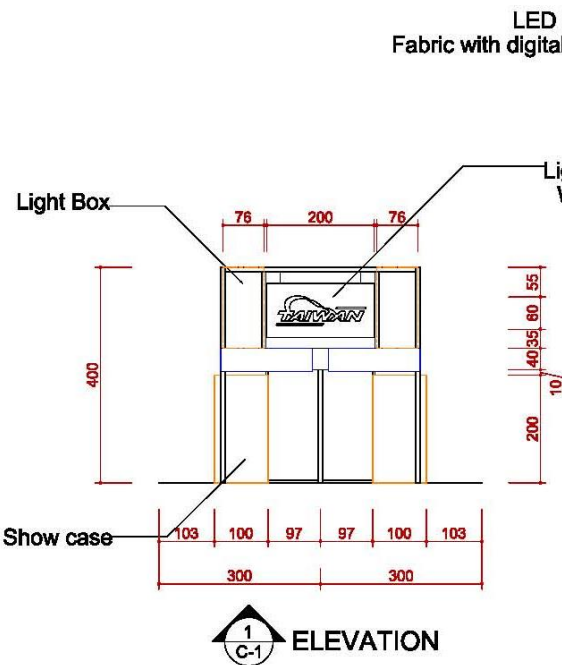

材料規格及圖示

ICON	NAME	ICON	NAME
	MAXIMA LIGHT- 8X8 / H 0~600cm		MAXIMA LIGHT- 8X8 / H 0 ~250cm
	MAXIMA LIGHT- 8X8 / H 300~600cm		MAXIMA LIGHT- 8X8 / H 0~190cm
	MAXIMA LIGHT- 8X8 / H 0 ~300cm		150W ARM SPOTLIGHT

ICON	NAME	ICON	NAME	ICON	NAME	ICON	NAME
	FURNITURE -ROUND SET-S		SHELF-90 (FLAT)		DRINKING MACHINE		DOUBLE DISPLAY STAND
	SHOWCASE(99X49.5) -H200 DOOR DOWN		SHELF (SLOPE) - W:99CM		SHOWCASE - 99X49.5X100CM/H		MAXIMA LIGHT- 8X8 / H 0~600cm
	PEGBOARD - 90X140CM/H		CUPBOARD - 99X49.5X100CM/H		BAR STOOL		COFFEE MACHINE
	PEGBOARD - 90X230CM/H		CUPBOARD - 99X49.5X75CM/H		BOX (49.5X49.5) -H75		CLOTH-RACK

4米半隔間

ICON	NAME
	MAXIMA LIGHT- 8X8 / H 0~400cm
	MAXIMA LIGHT- 8X8 / H 250~400cm
	MAXIMA LIGHT- 8X8 / H 0~250cm

ICON	NAME	ICON	NAME	ICON	NAME	ICON	NAME
	LOW WATT HALOGEN		75w SPOTLIGHT		DISTRIBUTOR-BOARD		500w SOCKET
			DOWN LIGHT		FL. TUBE		75w SPOTLIGHT (Track light for Tower)

4米半隔間

ICON	NAME
	MAXIMA LIGHT- 8X8 / H 0~600cm
	MAXIMA LIGHT- 8X8 / H 300~600cm
	MAXIMA LIGHT- 8X8 / H 0 ~300cm
	MAXIMA LIGHT- 8X8 / H 0 ~250cm
	MAXIMA LIGHT- 8X8 / H 0~190cm
	150W ARM SPOTLIGHT

LED Panel or Fabric with digital printout