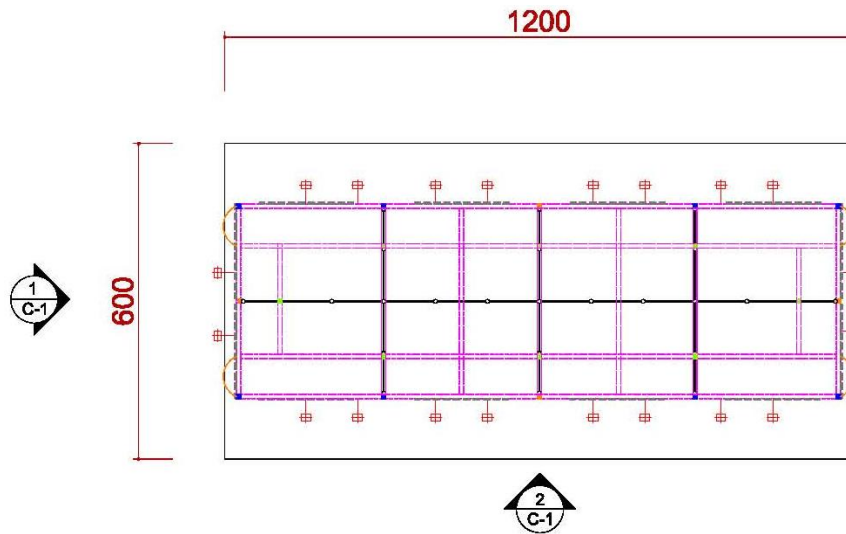

2
C-1
ELEVATION

6米滿隔間

DETAIL A

TOP VIEW

DETAIL B

TOP VIEW

施工圖—6米半隔間

6米半隔間

ICON	NAME	ICON	NAME	ICON	NAME	ICON	NAME
	FURNITURE -ROUND SET-S		SHELF-90 (FLAT)		DRINKING MACHINE		DOUBLE DISPLAY STAND
	SHOWCASE(99X49.5) -H200 DOOR DOWN		SHELF (SLOPE) - W:99CM		SHOWCASE - 99X49.5X100CM/H		MAXIMA LIGHT- 8X8 / H 0~600cm
	PEGBOARD - 90X140CM/H		CUPBOARD - 99X49.5X100CM/H		BAR STOOL		COFFEE MACHINE
	PEGBOARD - 90X230CM/H		CUPBOARD - 99X49.5X75CM/H		BOX (49.5X49.5) -H75		CLOTH-RACK

6米半隔間

ICON	NAME
	MAXIMA LIGHT- 8X8 / H 0~400cm
	MAXIMA LIGHT- 8X8 / H 250~400cm
	MAXIMA LIGHT- 8X8 / H 0~250cm

ICON	NAME	ICON	NAME	ICON	NAME	ICON	NAME
	LOW WATT HALOGEN		75w SPOTLIGHT		DISTRIBUTOR-BOARD		500w SOCKET
			DOWN LIGHT		FL. TUBE		75w SPOTLIGHT (Track light for Tower)

6米半隔間

ICON	NAME
	MAXIMA LIGHT- 8X8 / H 0~600cm
	MAXIMA LIGHT- 8X8 / H 300~600cm
	MAXIMA LIGHT- 8X8 / H 0 ~300cm
	MAXIMA LIGHT- 8X8 / H 0 ~250cm
	MAXIMA LIGHT- 8X8 / H 0~190cm
	150W ARM SPOTLIGHT

6米半隔間

DETAIL A