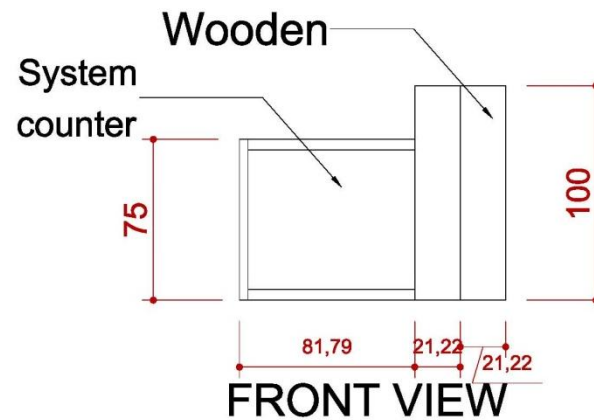

6米滿隔間

ICON	NAME
	MAXIMA LIGHT- 8X8 / H 0~600cm
	MAXIMA LIGHT- 8X8 / H 300~600cm
	MAXIMA LIGHT- 8X8 / H 0 ~300cm
	MAXIMA LIGHT- 8X8 / H 0 ~250cm
	MAXIMA LIGHT- 8X8 / H 0~190cm
	150W ARM SPOTLIGHT

1
C-1
ELEVATION

2
C-1
ELEVATION

6米滿隔間

DETAIL A

TOP VIEW

DETAIL B

TOP VIEW

施工圖—6米半隔間

6米半隔間

ICON	NAME	ICON	NAME	ICON	NAME	ICON	NAME
	FURNITURE -ROUND SET-S		SHELF-90 (FLAT)		DRINKING MACHINE		DOUBLE DISPLAY STAND
	SHOWCASE(99X49.5) -H200 DOOR DOWN		SHELF (SLOPE) - W:99CM		SHOWCASE - 99X49.5X100CM/H		MAXIMA LIGHT- 8X8 / H 0~600cm
	PEGBOARD - 90X140CM/H		CUPBOARD - 99X49.5X100CM/H		BAR STOOL		COFFEE MACHINE
	PEGBOARD - 90X230CM/H		CUPBOARD - 99X49.5X75CM/H		BOX (49.5X49.5) -H75		CLOTH-RACK