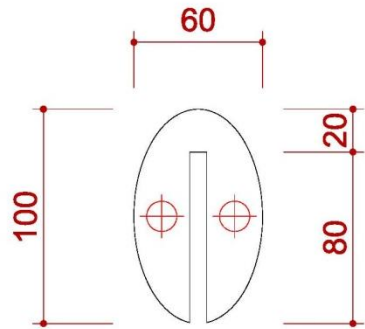

TOP VIEW

FRONT VIEW

施工圖—6米滿隔間

6米滿隔間

ICON	NAME	ICON	NAME	ICON	NAME	ICON	NAME
	FURNITURE -ROUND SET-S		SHELF-90 (FLAT)		DRINKING MACHINE		DOUBLE DISPLAY STAND
	SHOWCASE(99X49.5) -H200 DOOR DOWN		SHELF (SLOPE) - W:99CM		SHOWCASE - 99X49.5X100CM/H		MAXIMA LIGHT- 8X8 / H 0~600cm
	PEGBOARD - 90X140CM/H		CUPBOARD - 99X49.5X100CM/H		BAR STOOL		COFFEE MACHINE
	PEGBOARD - 90X230CM/H		CUPBOARD - 99X49.5X75CM/H		BOX (49.5X49.5) -H75		CLOTH-RACK

6米滿隔間

ICON	NAME
	MAXIMA LIGHT- 8X8 / H 0~400cm
	MAXIMA LIGHT- 8X8 / H 250~400cm
	MAXIMA LIGHT- 8X8 / H 0~250cm

ICON	NAME	ICON	NAME	ICON	NAME	ICON	NAME
	LOW WATT HALOGEN		75w SPOTLIGHT		DISTRIBUTOR-BOARD		500w SOCKET
			DOWN LIGHT		FL. TUBE		75w SPOTLIGHT (Track light for Tower)

6米滿隔間

ICON	NAME
	MAXIMA LIGHT- 8X8 / H 0~600cm
	MAXIMA LIGHT- 8X8 / H 300~600cm
	MAXIMA LIGHT- 8X8 / H 0 ~300cm
	MAXIMA LIGHT- 8X8 / H 0 ~250cm
	MAXIMA LIGHT- 8X8 / H 0~190cm
	150W ARM SPOTLIGHT

1
C-1
ELEVATION

2
C-1
ELEVATION

6米滿隔間

DETAIL A

TOP VIEW

DETAIL B

TOP VIEW

施工圖—6米半隔間

6米半隔間