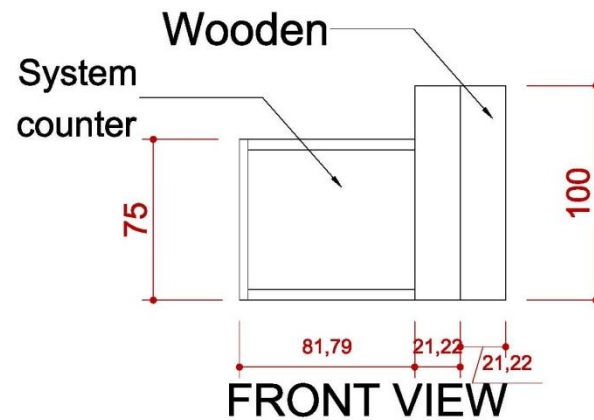

4米滿隔間

ICON	NAME
	MAXIMA LIGHT- 8X8 / H 0~600cm
	MAXIMA LIGHT- 8X8 / H 300~600cm
	MAXIMA LIGHT- 8X8 / H 0 ~300cm
	MAXIMA LIGHT- 8X8 / H 0 ~250cm
	MAXIMA LIGHT- 8X8 / H 0~190cm
	150W ARM SPOTLIGHT

4米滿隔間

DETAIL A

TOP VIEW

FRONT VIEW

SIDE VIEW

DETAIL B

TOP VIEW

FRONT VIEW

施工圖—4米半隔間

4米半隔間

ICON	NAME	ICON	NAME	ICON	NAME	ICON	NAME
	FURNITURE -ROUND SET-S		SHELF-90 (FLAT)		DRINKING MACHINE		DOUBLE DISPLAY STAND
	SHOWCASE(99X49.5) -H200 DOOR DOWN		SHELF (SLOPE) - W:99CM		SHOWCASE - 99X49.5X100CM/H		MAXIMA LIGHT- 8X8 / H 0~600cm
	PEGBOARD - 90X140CM/H		CUPBOARD - 99X49.5X100CM/H		BAR STOOL		COFFEE MACHINE
	PEGBOARD - 90X230CM/H		CUPBOARD - 99X49.5X75CM/H		BOX (49.5X49.5) -H75		CLOTH-RACK