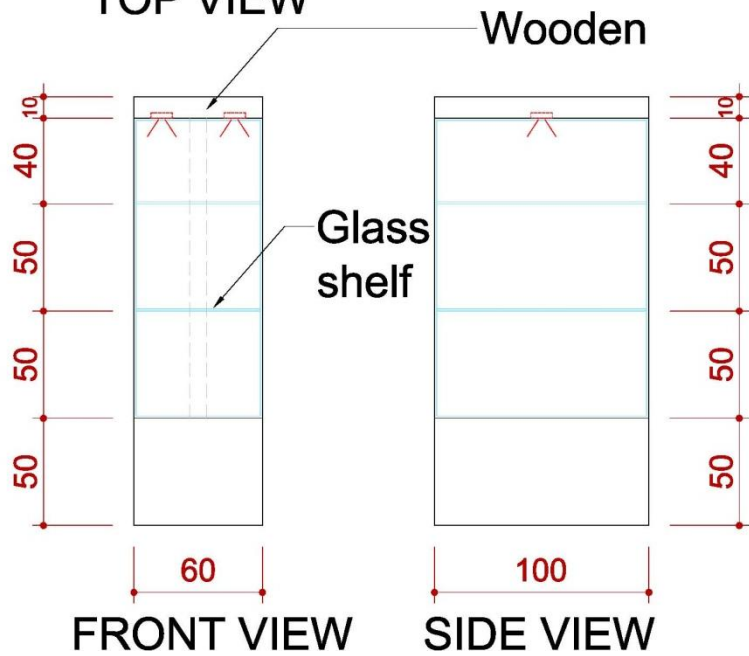

4米半隔間

ICON	NAME
	MAXIMA LIGHT- 8X8 / H 0~600cm
	MAXIMA LIGHT- 8X8 / H 300~600cm
	MAXIMA LIGHT- 8X8 / H 0 ~300cm
	MAXIMA LIGHT- 8X8 / H 0 ~250cm
	MAXIMA LIGHT- 8X8 / H 0~190cm
	150W ARM SPOTLIGHT

LED Panel or Fabric with digital printout

Light Box or Foam Board W350 x H60 cm

Light Box or Foam Board W350 x H60 cm

Light Box

Fascia(foam)

Light Box

Show case

Show case

MAXIMA LIGHT-8x8 cm

1 C-1 ELEVATION

2 C-1 ELEVATION

4米半隔間

DETAIL A

TOP VIEW

FRONT VIEW

SIDE VIEW

DETAIL B

TOP VIEW

FRONT VIEW

施工圖—6米滿隔間

6米滿隔間

ICON	NAME	ICON	NAME	ICON	NAME	ICON	NAME
	FURNITURE -ROUND SET-S		SHELF-90 (FLAT)		DRINKING MACHINE		DOUBLE DISPLAY STAND
	SHOWCASE(99X49.5) -H200 DOOR DOWN		SHELF (SLOPE) - W:99CM		SHOWCASE - 99X49.5X100CM/H		MAXIMA LIGHT- 8X8 / H 0~600cm
	PEGBOARD - 90X140CM/H		CUPBOARD - 99X49.5X100CM/H		BAR STOOL		COFFEE MACHINE
	PEGBOARD - 90X230CM/H		CUPBOARD - 99X49.5X75CM/H		BOX (49.5X49.5) -H75		CLOTH-RACK