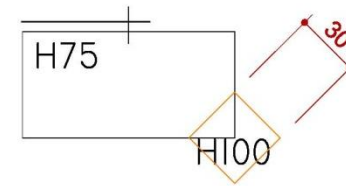

DETAIL B

TOP VIEW