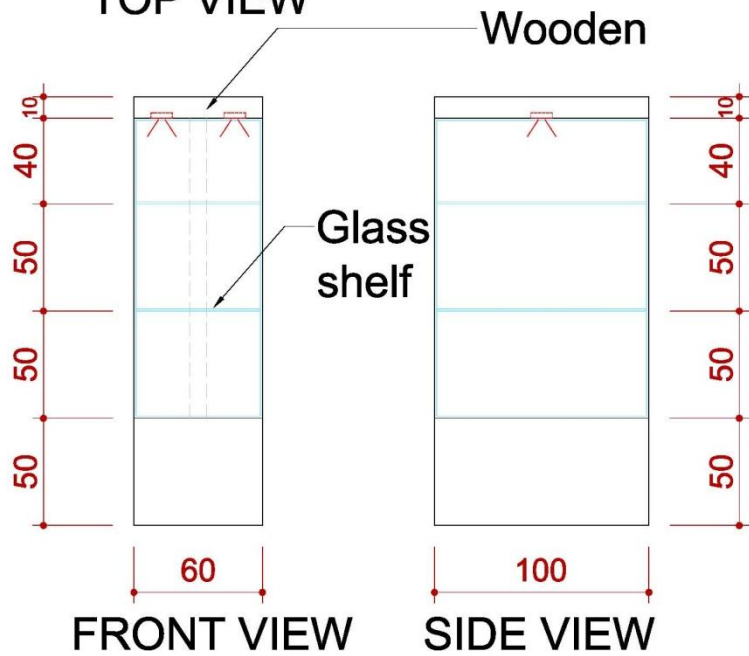

6米滿隔間

DETAIL A

DETAIL B

TOP VIEW