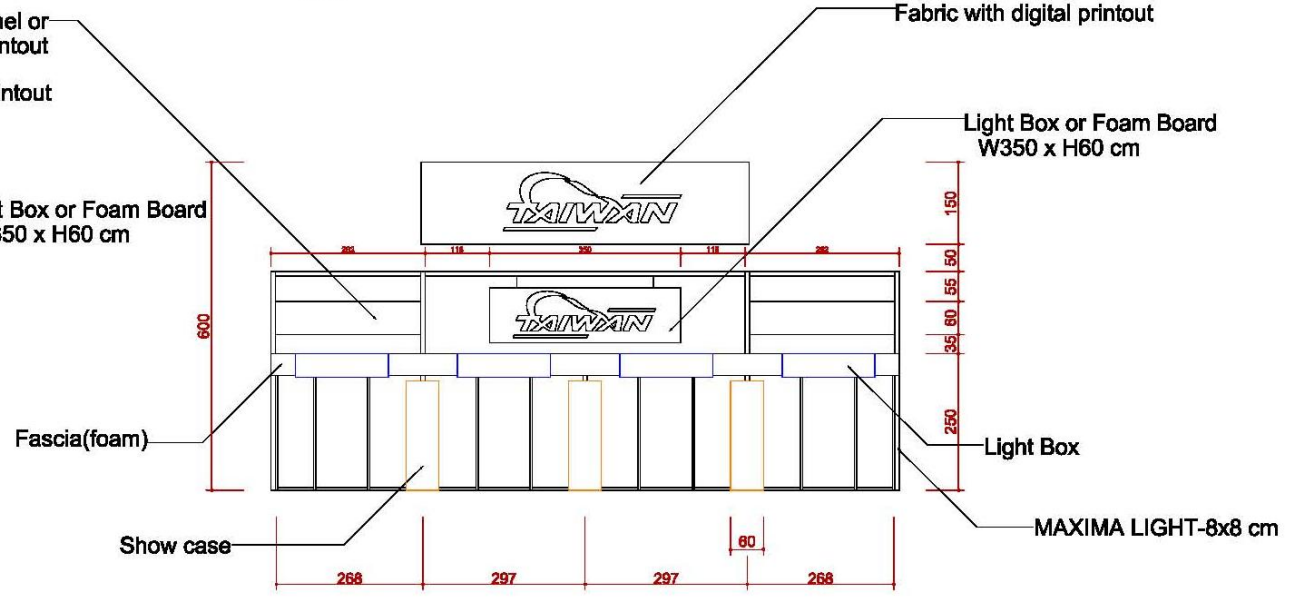

TOP VIEW

FRONT VIEW

施工圖—6米滿隔間

6米滿隔間

ICON	NAME	ICON	NAME	ICON	NAME	ICON	NAME
	FURNITURE -ROUND SET-S		SHELF-90 (FLAT)		DRINKING MACHINE		DOUBLE DISPLAY STAND
	SHOWCASE(99X49.5) -H200 DOOR DOWN		SHELF (SLOPE) - W:99CM		SHOWCASE - 99X49.5X100CM/H		MAXIMA LIGHT- 8X8 / H 0~600cm
	PEGBOARD - 90X140CM/H		CUPBOARD - 99X49.5X100CM/H		BAR STOOL		COFFEE MACHINE
	PEGBOARD - 90X230CM/H		CUPBOARD - 99X49.5X75CM/H		BOX (49.5X49.5) -H75		CLOTH-RACK

6米滿隔間

ICON	NAME
	MAXIMA LIGHT- 8X8 / H 0~400cm
	MAXIMA LIGHT- 8X8 / H 250~400cm
	MAXIMA LIGHT- 8X8 / H 0~250cm

ICON	NAME	ICON	NAME	ICON	NAME	ICON	NAME
	LOW WATT HALOGEN		75w SPOTLIGHT		DISTRIBUTOR-BOARD		500w SOCKET
			DOWN LIGHT		FL. TUBE		75w SPOTLIGHT (Track light for Tower)

6米滿隔間

ICON	NAME
	MAXIMA LIGHT- 8X8 / H 0~600cm
	MAXIMA LIGHT- 8X8 / H 300~600cm
	MAXIMA LIGHT- 8X8 / H 0 ~300cm
	MAXIMA LIGHT- 8X8 / H 0 ~250cm
	MAXIMA LIGHT- 8X8 / H 0~190cm
	150W ARM SPOTLIGHT

1
C-1
ELEVATION

ICON	NAME	ICON	NAME	ICON	NAME	ICON	NAME
	FURNITURE -ROUND SET-S		SHELF-90 (FLAT)		DRINKING MACHINE		DOUBLE DISPLAY STAND
	SHOWCASE(99X49.5) -H200 DOOR DOWN		SHELF (SLOPE) - W:99CM		SHOWCASE - 99X49.5X100CM/H		MAXIMA LIGHT- 8X8 / H 0~600cm
	PEGBOARD - 90X140CM/H		CUPBOARD - 99X49.5X100CM/H		BAR STOOL		COFFEE MACHINE
	PEGBOARD - 90X230CM/H		CUPBOARD - 99X49.5X75CM/H		BOX (49.5X49.5) -H75		CLOTH-RACK