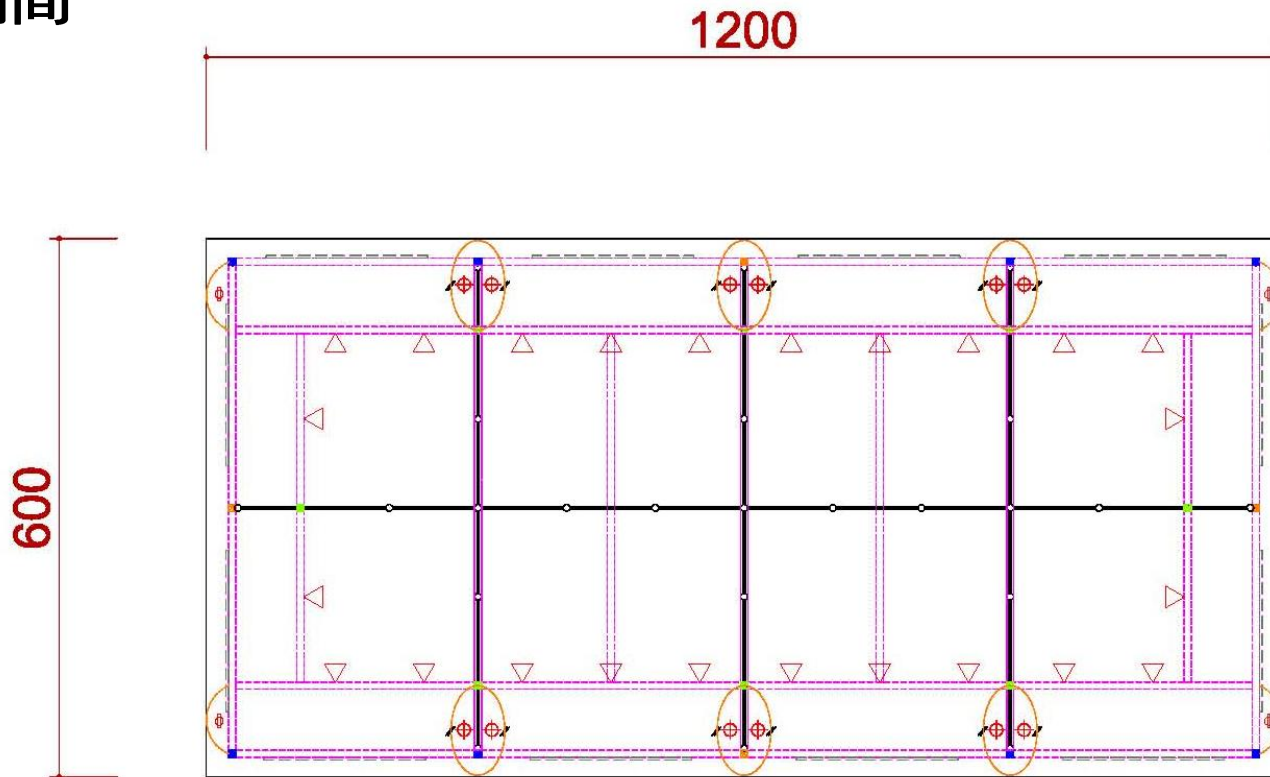

4米半隔間

ICON	NAME
	MAXIMA LIGHT- 8X8 / H 0~600cm
	MAXIMA LIGHT- 8X8 / H 300~600cm
	MAXIMA LIGHT- 8X8 / H 0 ~300cm
	MAXIMA LIGHT- 8X8 / H 0 ~250cm
	MAXIMA LIGHT- 8X8 / H 0~190cm
	150W ARM SPOTLIGHT

LED Panel or Fabric with digital printout

TOP VIEW

FRONT VIEW

施工圖—6米滿隔間

6米滿隔間

ICON	NAME	ICON	NAME	ICON	NAME	ICON	NAME
	FURNITURE -ROUND SET-S		SHELF-90 (FLAT)		DRINKING MACHINE		DOUBLE DISPLAY STAND
	SHOWCASE(99X49.5) -H200 DOOR DOWN		SHELF (SLOPE) - W:99CM		SHOWCASE - 99X49.5X100CM/H		MAXIMA LIGHT- 8X8 / H 0~600cm
	PEGBOARD - 90X140CM/H		CUPBOARD - 99X49.5X100CM/H		BAR STOOL		COFFEE MACHINE
	PEGBOARD - 90X230CM/H		CUPBOARD - 99X49.5X75CM/H		BOX (49.5X49.5) -H75		CLOTH-RACK

6米滿隔間

ICON	NAME
	MAXIMA LIGHT- 8X8 / H 0~400cm
	MAXIMA LIGHT- 8X8 / H 250~400cm
	MAXIMA LIGHT- 8X8 / H 0~250cm

ICON	NAME	ICON	NAME	ICON	NAME	ICON	NAME
	LOW WATT HALOGEN		75w SPOTLIGHT		DISTRIBUTOR-BOARD		500w SOCKET
			DOWN LIGHT		FL. TUBE		75w SPOTLIGHT (Track light for Tower)

6米滿隔間

ICON	NAME
	MAXIMA LIGHT- 8X8 / H 0~600cm
	MAXIMA LIGHT- 8X8 / H 300~600cm
	MAXIMA LIGHT- 8X8 / H 0 ~300cm
	MAXIMA LIGHT- 8X8 / H 0 ~250cm
	MAXIMA LIGHT- 8X8 / H 0~190cm
	150W ARM SPOTLIGHT

1
C-1
ELEVATION