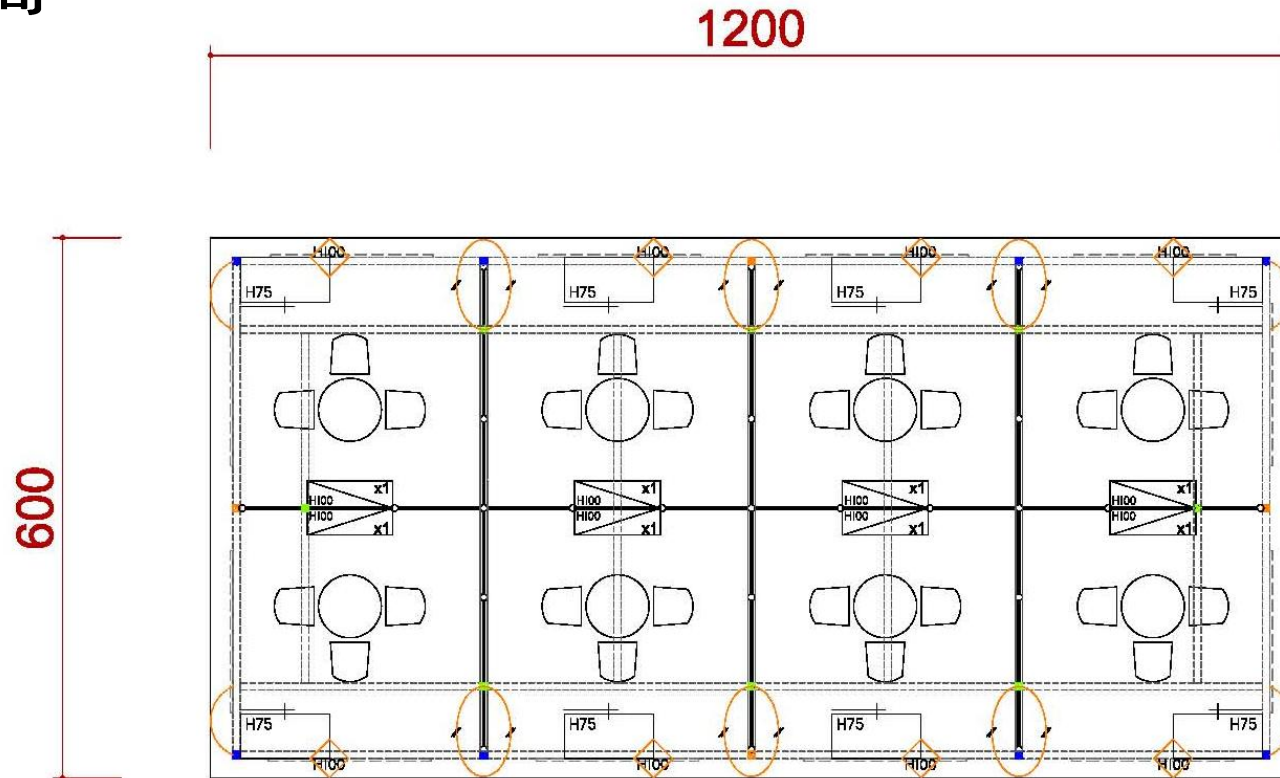

4米半隔間

ICON	NAME
	MAXIMA LIGHT- 8X8 / H 0~600cm
	MAXIMA LIGHT- 8X8 / H 300~600cm
	MAXIMA LIGHT- 8X8 / H 0 ~300cm
	MAXIMA LIGHT- 8X8 / H 0 ~250cm
	MAXIMA LIGHT- 8X8 / H 0~190cm
	150W ARM SPOTLIGHT

LED Panel or Fabric with digital printout

Light Box or Foam Board W350 x H60 cm

Light Box or Foam Board W350 x H60 cm

Light Box

Fascia(foam)

Light Box

Show case

Show case

MAXIMA LIGHT-8x8 cm

1 C-1 ELEVATION

2 C-1 ELEVATION

4米半隔間

DETAIL A

TOP VIEW

FRONT VIEW

SIDE VIEW

DETAIL B

TOP VIEW

FRONT VIEW

施工圖—6米滿隔間

6米滿隔間

ICON	NAME	ICON	NAME	ICON	NAME	ICON	NAME
	FURNITURE -ROUND SET-S		SHELF-90 (FLAT)		DRINKING MACHINE		DOUBLE DISPLAY STAND
	SHOWCASE(99X49.5) -H200 DOOR DOWN		SHELF (SLOPE) - W:99CM		SHOWCASE - 99X49.5X100CM/H		MAXIMA LIGHT- 8X8 / H 0~600cm
	PEGBOARD - 90X140CM/H		CUPBOARD - 99X49.5X100CM/H		BAR STOOL		COFFEE MACHINE
	PEGBOARD - 90X230CM/H		CUPBOARD - 99X49.5X75CM/H		BOX (49.5X49.5) -H75		CLOTH-RACK