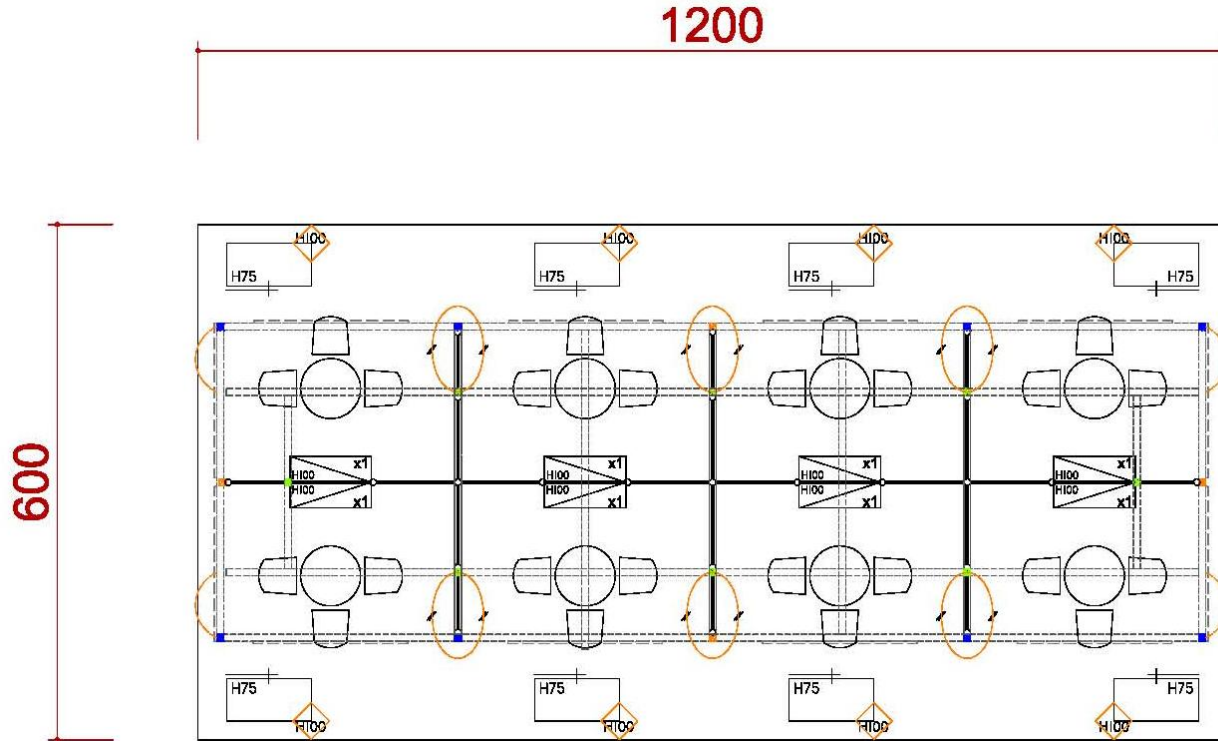

4米滿隔間

ICON	NAME
	MAXIMA LIGHT- 8X8 / H 0~600cm
	MAXIMA LIGHT- 8X8 / H 300~600cm
	MAXIMA LIGHT- 8X8 / H 0 ~300cm
	MAXIMA LIGHT- 8X8 / H 0 ~250cm
	MAXIMA LIGHT- 8X8 / H 0~190cm
	150W ARM SPOTLIGHT

4米滿隔間

DETAIL A

TOP VIEW

FRONT VIEW

SIDE VIEW

DETAIL B

TOP VIEW

FRONT VIEW

施工圖—4米半隔間

4米半隔間

ICON	NAME	ICON	NAME	ICON	NAME	ICON	NAME
	FURNITURE -ROUND SET-S		SHELF-90 (FLAT)		DRINKING MACHINE		DOUBLE DISPLAY STAND
	SHOWCASE(99X49.5) -H200 DOOR DOWN		SHELF (SLOPE) - W:99CM		SHOWCASE - 99X49.5X100CM/H		MAXIMA LIGHT- 8X8 / H 0~600cm
	PEGBOARD - 90X140CM/H		CUPBOARD - 99X49.5X100CM/H		BAR STOOL		COFFEE MACHINE
	PEGBOARD - 90X230CM/H		CUPBOARD - 99X49.5X75CM/H		BOX (49.5X49.5) -H75		CLOTH-RACK