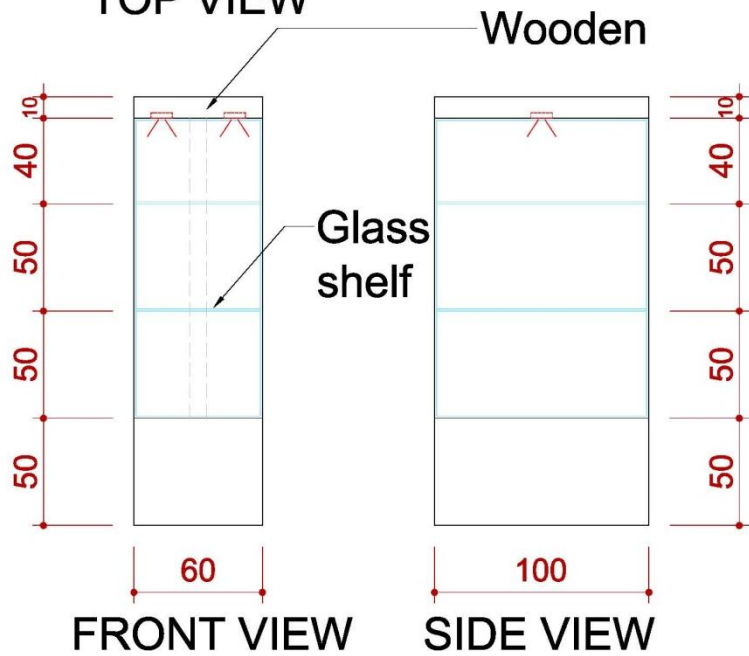

ICON	NAME	ICON	NAME	ICON	NAME	ICON	NAME
	FURNITURE -ROUND SET-S		SHELF-90 (FLAT)		DRINKING MACHINE		DOUBLE DISPLAY STAND
	SHOWCASE(99X49.5) -H200 DOOR DOWN		SHELF (SLOPE) - W:99CM		SHOWCASE - 99X49.5X100CM/H		MAXIMA LIGHT- 8X8 / H 0~600cm
	PEGBOARD - 90X140CM/H		CUPBOARD - 99X49.5X100CM/H		BAR STOOL		COFFEE MACHINE
	PEGBOARD - 90X230CM/H		CUPBOARD - 99X49.5X75CM/H		BOX (49.5X49.5) -H75		CLOTH-RACK

6米半隔間

ICON	NAME
	MAXIMA LIGHT- 8X8 / H 0~400cm
	MAXIMA LIGHT- 8X8 / H 250~400cm
	MAXIMA LIGHT- 8X8 / H 0~250cm

ICON	NAME	ICON	NAME	ICON	NAME	ICON	NAME
	LOW WATT HALOGEN		75w SPOTLIGHT		DISTRIBUTOR-BOARD		500w SOCKET
			DOWN LIGHT		FL. TUBE		75w SPOTLIGHT (Track light for Tower)

6米半隔間

ICON	NAME
	MAXIMA LIGHT- 8X8 / H 0~600cm
	MAXIMA LIGHT- 8X8 / H 300~600cm
	MAXIMA LIGHT- 8X8 / H 0 ~300cm
	MAXIMA LIGHT- 8X8 / H 0 ~250cm
	MAXIMA LIGHT- 8X8 / H 0~190cm
	150W ARM SPOTLIGHT

6米半隔間

DETAIL A

TOP VIEW

FRONT VIEW

SIDE VIEW

DETAIL B

TOP VIEW

FRONT VIEW

6米半隔間