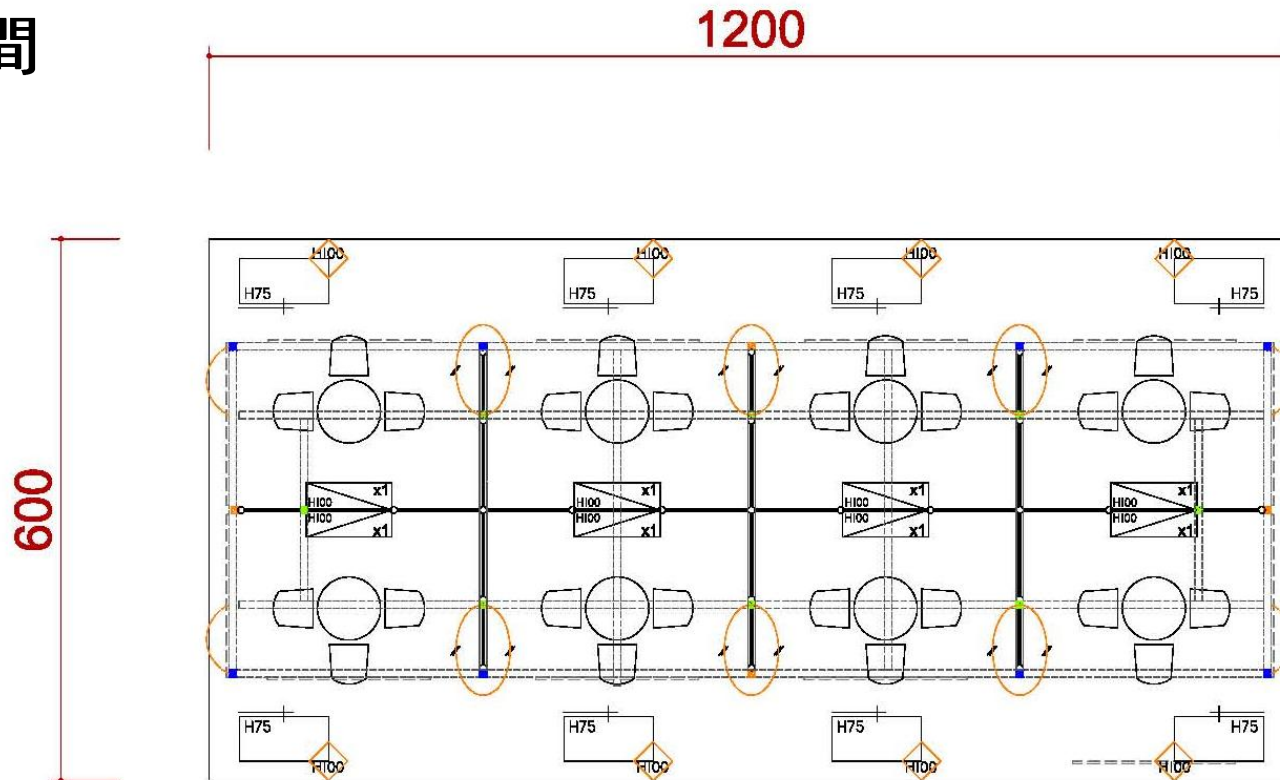

6米滿隔間

ICON	NAME
	MAXIMA LIGHT- 8X8 / H 0~600cm
	MAXIMA LIGHT- 8X8 / H 300~600cm
	MAXIMA LIGHT- 8X8 / H 0 ~300cm
	MAXIMA LIGHT- 8X8 / H 0 ~250cm
	MAXIMA LIGHT- 8X8 / H 0~190cm
	150W ARM SPOTLIGHT

1
C-1
ELEVATION

2
C-1
ELEVATION

6米滿隔間

DETAIL A

TOP VIEW

DETAIL B

TOP VIEW

施工圖—6米半隔間

6米半隔間

ICON	NAME	ICON	NAME	ICON	NAME	ICON	NAME
	FURNITURE -ROUND SET-S		SHELF-90 (FLAT)		DRINKING MACHINE		DOUBLE DISPLAY STAND
	SHOWCASE(99X49.5) -H200 DOOR DOWN		SHELF (SLOPE) - W:99CM		SHOWCASE - 99X49.5X100CM/H		MAXIMA LIGHT- 8X8 / H 0~600cm
	PEGBOARD - 90X140CM/H		CUPBOARD - 99X49.5X100CM/H		BAR STOOL		COFFEE MACHINE
	PEGBOARD - 90X230CM/H		CUPBOARD - 99X49.5X75CM/H		BOX (49.5X49.5) -H75		CLOTH-RACK