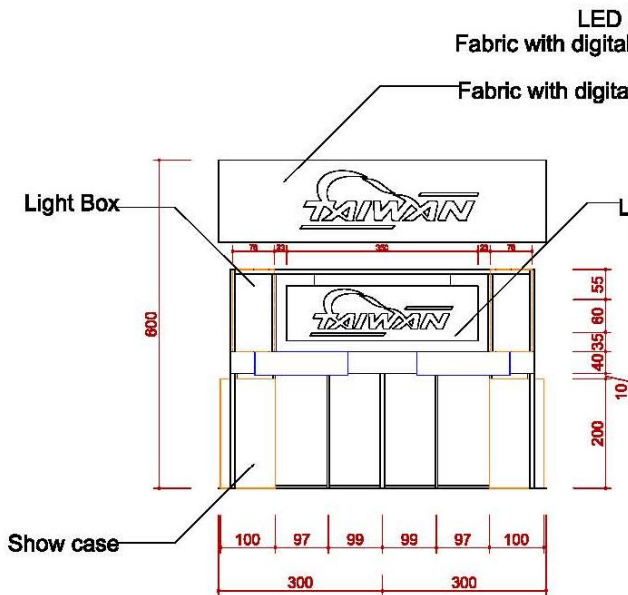

4米半隔間

ICON	NAME
	MAXIMA LIGHT- 8X8 / H 0~600cm
	MAXIMA LIGHT- 8X8 / H 300~600cm
	MAXIMA LIGHT- 8X8 / H 0 ~300cm
	MAXIMA LIGHT- 8X8 / H 0 ~250cm
	MAXIMA LIGHT- 8X8 / H 0~190cm
	150W ARM SPOTLIGHT

LED Panel or Fabric with digital printout

TOP VIEW

FRONT VIEW

施工圖—6米滿隔間

6米滿隔間

ICON	NAME	ICON	NAME	ICON	NAME	ICON	NAME
	FURNITURE -ROUND SET-S		SHELF-90 (FLAT)		DRINKING MACHINE		DOUBLE DISPLAY STAND
	SHOWCASE(99X49.5) -H200 DOOR DOWN		SHELF (SLOPE) - W:99CM		SHOWCASE - 99X49.5X100CM/H		MAXIMA LIGHT- 8X8 / H 0~600cm
	PEGBOARD - 90X140CM/H		CUPBOARD - 99X49.5X100CM/H		BAR STOOL		COFFEE MACHINE
	PEGBOARD - 90X230CM/H		CUPBOARD - 99X49.5X75CM/H		BOX (49.5X49.5) -H75		CLOTH-RACK

6米滿隔間

ICON	NAME
	MAXIMA LIGHT- 8X8 / H 0~400cm
	MAXIMA LIGHT- 8X8 / H 250~400cm
	MAXIMA LIGHT- 8X8 / H 0~250cm

ICON	NAME	ICON	NAME	ICON	NAME	ICON	NAME
	LOW WATT HALOGEN		75w SPOTLIGHT		DISTRIBUTOR-BOARD		500w SOCKET
			DOWN LIGHT		FL. TUBE		75w SPOTLIGHT (Track light for Tower)

6米滿隔間

ICON	NAME
	MAXIMA LIGHT- 8X8 / H 0~600cm
	MAXIMA LIGHT- 8X8 / H 300~600cm
	MAXIMA LIGHT- 8X8 / H 0 ~300cm
	MAXIMA LIGHT- 8X8 / H 0 ~250cm
	MAXIMA LIGHT- 8X8 / H 0~190cm
	150W ARM SPOTLIGHT

1
C-1
ELEVATION