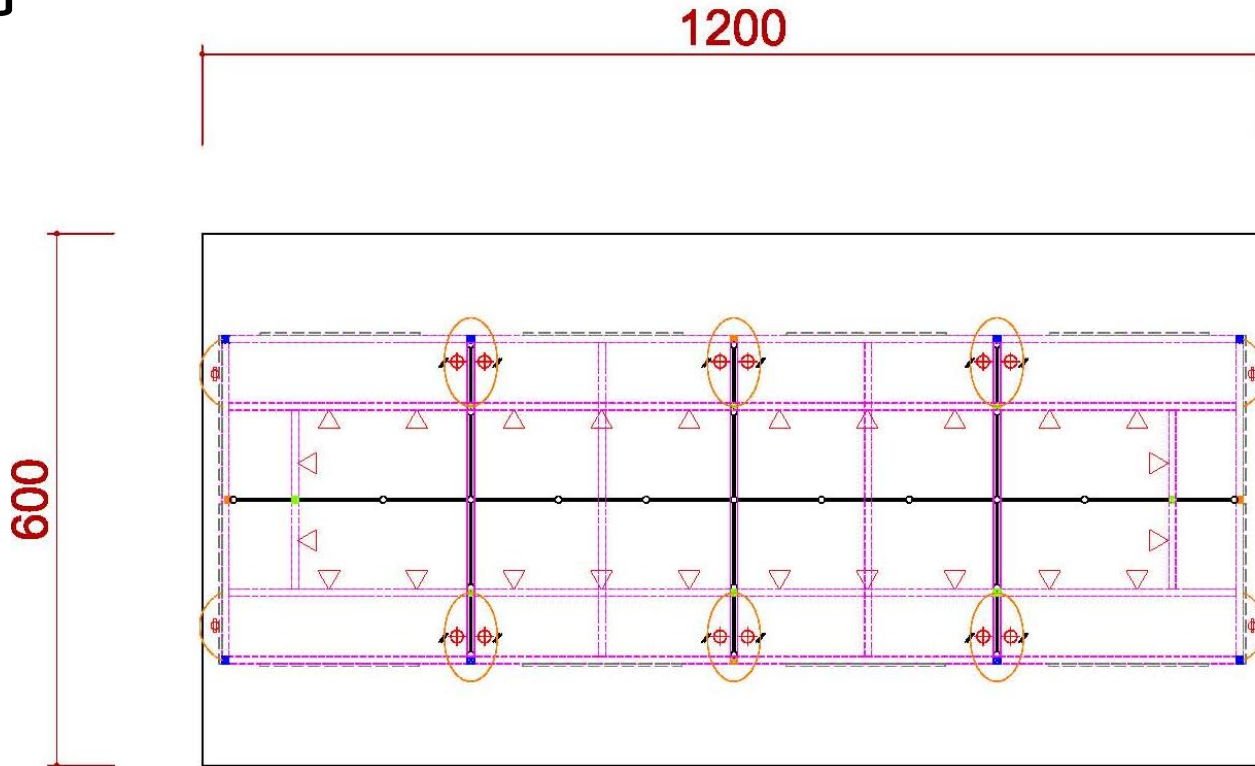

4米半隔間

ICON	NAME
	MAXIMA LIGHT- 8X8 / H 0~400cm
	MAXIMA LIGHT- 8X8 / H 250~400cm
	MAXIMA LIGHT- 8X8 / H 0~250cm

ICON	NAME	ICON	NAME	ICON	NAME	ICON	NAME
	LOW WATT HALOGEN		75w SPOTLIGHT		DISTRIBUTOR-BOARD		500w SOCKET
			DOWN LIGHT		FL. TUBE		75w SPOTLIGHT (Track light for Tower)