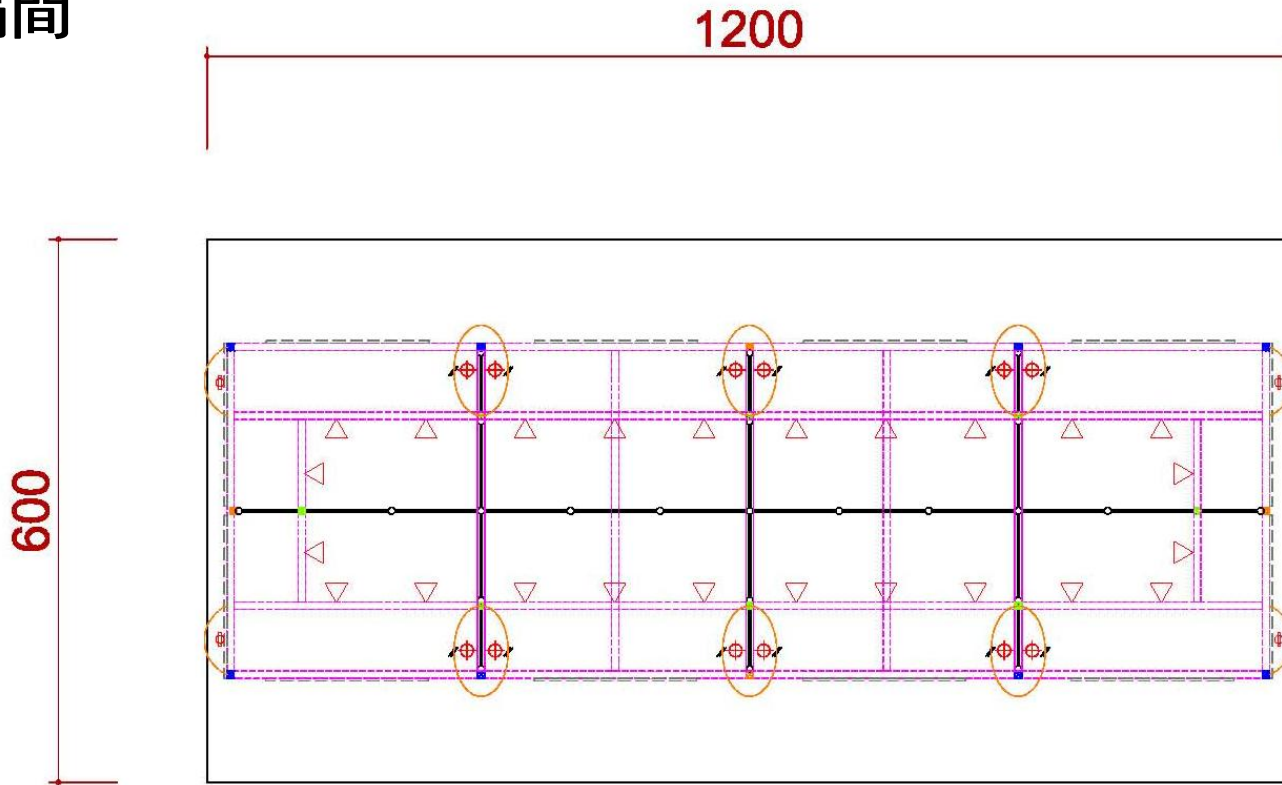

6米半隔間

ICON	NAME
	MAXIMA LIGHT- 8X8 / H 0~400cm
	MAXIMA LIGHT- 8X8 / H 250~400cm
	MAXIMA LIGHT- 8X8 / H 0~250cm

ICON	NAME	ICON	NAME	ICON	NAME	ICON	NAME
	LOW WATT HALOGEN		75w SPOTLIGHT		DISTRIBUTOR-BOARD		500w SOCKET
			DOWN LIGHT		FL. TUBE		75w SPOTLIGHT (Track light for Tower)