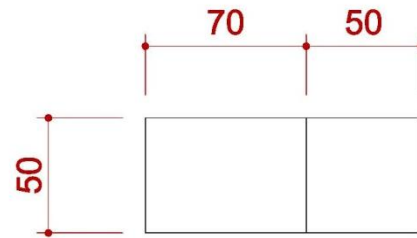

SIDE VIEW

施工圖—6米半隔間

6米半隔間

ICON	NAME	ICON	NAME	ICON	NAME	ICON	NAME
	FURNITURE -ROUND SET-S		SHELF-90 (FLAT)		DRINKING MACHINE		DOUBLE DISPLAY STAND
	SHOWCASE(99X49.5) -H200 DOOR DOWN		SHELF (SLOPE) - W:99CM		SHOWCASE - 99X49.5X100CM/H		MAXIMA LIGHT- 8X8 / H 0~600cm
	PEGBOARD - 90X140CM/H		CUPBOARD - 99X49.5X100CM/H		BAR STOOL		COFFEE MACHINE
	PEGBOARD - 90X230CM/H		CUPBOARD - 99X49.5X75CM/H		BOX (49.5X49.5) -H75		CLOTH-RACK

6米半隔間

DETAIL B

Info counter

TOP VIEW

FRONT VIEW

SIDE VIEW

6米半隔間