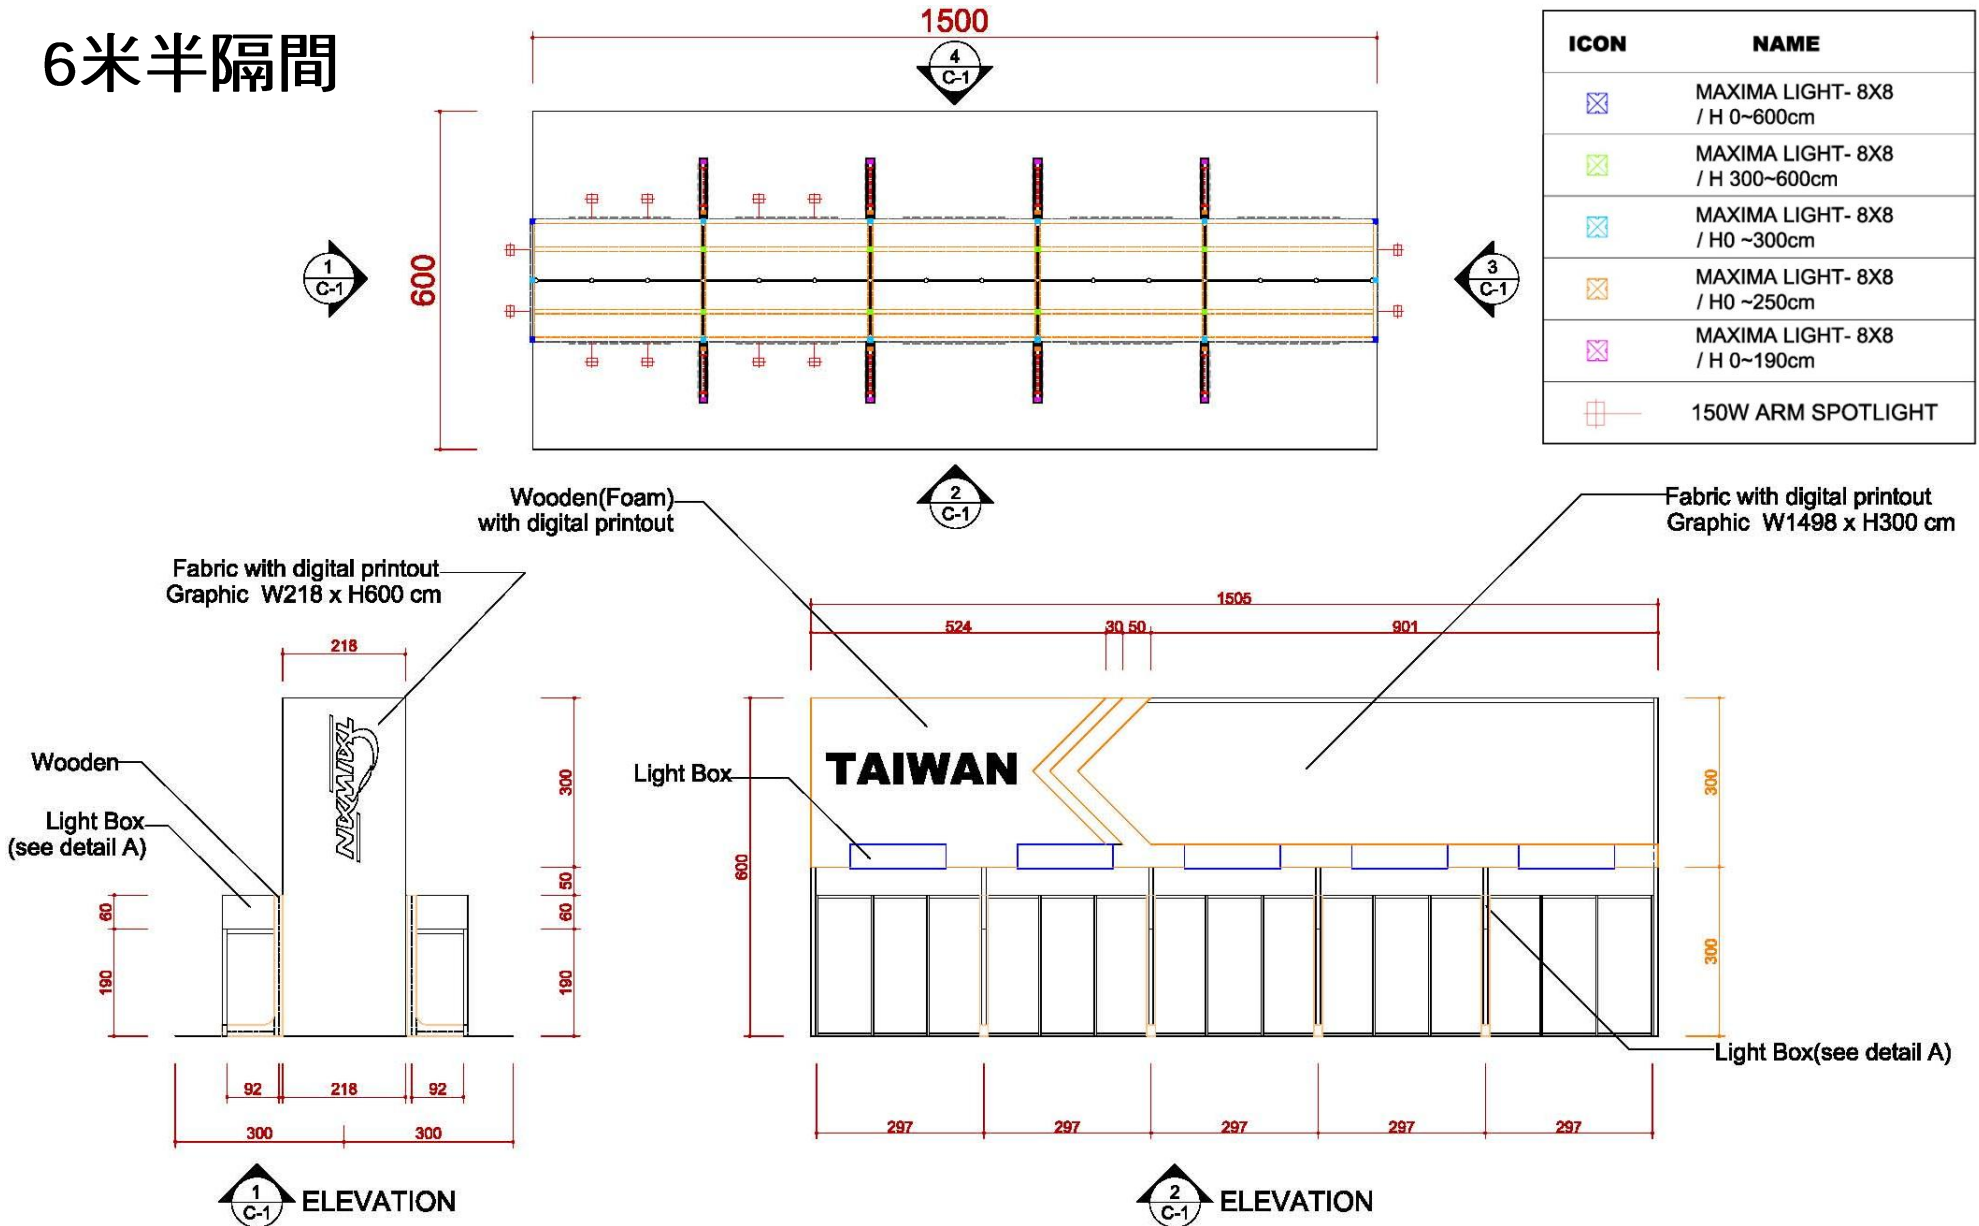

6米滿隔間

DETAIL A Light Box

ELEVATION

6米滿隔間

DETAIL B

Info counter

TOP VIEW

FRONT VIEW

SIDE VIEW

施工圖—6米半隔間

6米半隔間

ICON	NAME	ICON	NAME	ICON	NAME	ICON	NAME
	FURNITURE -ROUND SET-S		SHELF-90 (FLAT)		DRINKING MACHINE		DOUBLE DISPLAY STAND
	SHOWCASE(99X49.5) -H200 DOOR DOWN		SHELF (SLOPE) - W:99CM		SHOWCASE - 99X49.5X100CM/H		MAXIMA LIGHT- 8X8 / H 0~600cm
	PEGBOARD - 90X140CM/H		CUPBOARD - 99X49.5X100CM/H		BAR STOOL		COFFEE MACHINE
	PEGBOARD - 90X230CM/H		CUPBOARD - 99X49.5X75CM/H		BOX (49.5X49.5) -H75		CLOTH-RACK

6米半隔間

ICON	NAME	ICON	NAME	ICON	NAME	ICON	NAME
	LOW WATT HALOGEN		75w SPOTLIGHT		DISTRIBUTOR-BOARD		500w SOCKET
					FL. TUBE		75w SPOTLIGHT (Track light for Tower)

6米半隔間

6米半隔間

6米半隔間

DETAIL A Light Box

ELEVATION

6米半隔間

DETAIL B

Info counter

TOP VIEW

FRONT VIEW

SIDE VIEW

6米半隔間