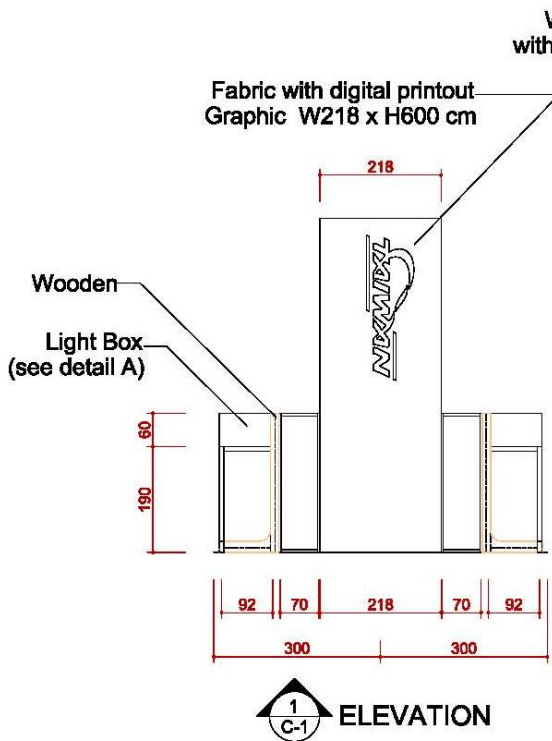

4米半隔間

DETAIL B

Info counter

TOP VIEW

FRONT VIEW

SIDE VIEW

4米半隔間

Fabric with digital printout
Graphic W218 x H400 cm

施工圖—6米滿隔間

6米滿隔間

ICON	NAME	ICON	NAME	ICON	NAME	ICON	NAME
	FURNITURE -ROUND SET-S		SHELF-90 (FLAT)		DRINKING MACHINE		DOUBLE DISPLAY STAND
	SHOWCASE(99X49.5) -H200 DOOR DOWN		SHELF (SLOPE) - W:99CM		SHOWCASE - 99X49.5X100CM/H		MAXIMA LIGHT- 8X8 / H 0~600cm
---	PEGBOARD - 90X140CM/H		CUPBOARD - 99X49.5X100CM/H		BAR STOOL		COFFEE MACHINE
---	PEGBOARD - 90X230CM/H		CUPBOARD - 99X49.5X75CM/H		BOX (49.5X49.5) -H75		CLOTH-RACK

6米滿隔間

ICON	NAME	ICON	NAME	ICON	NAME	ICON	NAME
	LOW WATT HALOGEN		75w SPOTLIGHT		DISTRIBUTOR-BOARD		500w SOCKET
			DOWN LIGHT		FL. TUBE		75w SPOTLIGHT (Track light for Tower)
	MAXIMA LIGHT- 8X8 / H 0~400cm						
	MAXIMA LIGHT- 8X8 / H 250~400cm						
	MAXIMA LIGHT- 8X8 / H 0~250cm						

6米滿隔間

ICON	NAME
	MAXIMA LIGHT- 8X8 / H 0~600cm
	MAXIMA LIGHT- 8X8 / H 300~600cm
	MAXIMA LIGHT- 8X8 / H 0 ~300cm
	MAXIMA LIGHT- 8X8 / H 0 ~250cm
	MAXIMA LIGHT- 8X8 / H 0~190cm
	150W ARM SPOTLIGHT

6米滿隔間

ICON	NAME
	MAXIMA LIGHT- 8X8 / H 0~600cm
	MAXIMA LIGHT- 8X8 / H 300~600cm
	MAXIMA LIGHT- 8X8 / H0 ~300cm
	MAXIMA LIGHT- 8X8 / H0 ~250cm
	MAXIMA LIGHT- 8X8 / H 0~190cm
	150W ARM SPOTLIGHT