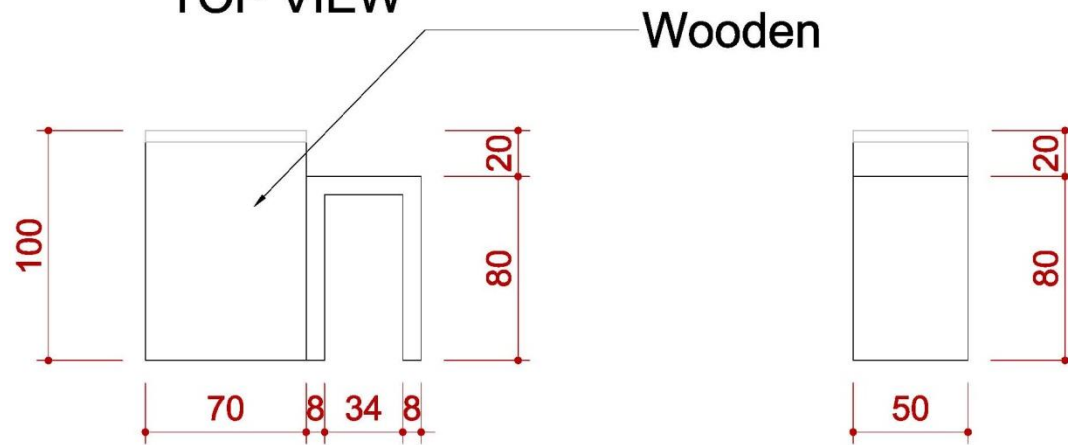

SIDE VIEW

施工圖—6米半隔間

6米半隔間

ICON	NAME	ICON	NAME	ICON	NAME	ICON	NAME
	FURNITURE -ROUND SET-S		SHELF-90 (FLAT)		DRINKING MACHINE		DOUBLE DISPLAY STAND
	SHOWCASE(99X49.5) -H200 DOOR DOWN		SHELF (SLOPE) - W:99CM		SHOWCASE - 99X49.5X100CM/H		MAXIMA LIGHT- 8X8 / H 0~600cm
	PEGBOARD - 90X140CM/H		CUPBOARD - 99X49.5X100CM/H		BAR STOOL		COFFEE MACHINE
	PEGBOARD - 90X230CM/H		CUPBOARD - 99X49.5X75CM/H		BOX (49.5X49.5) -H75		CLOTH-RACK

6米半隔間

DETAIL B

Info counter

TOP VIEW

FRONT VIEW

SIDE VIEW

6米半隔間