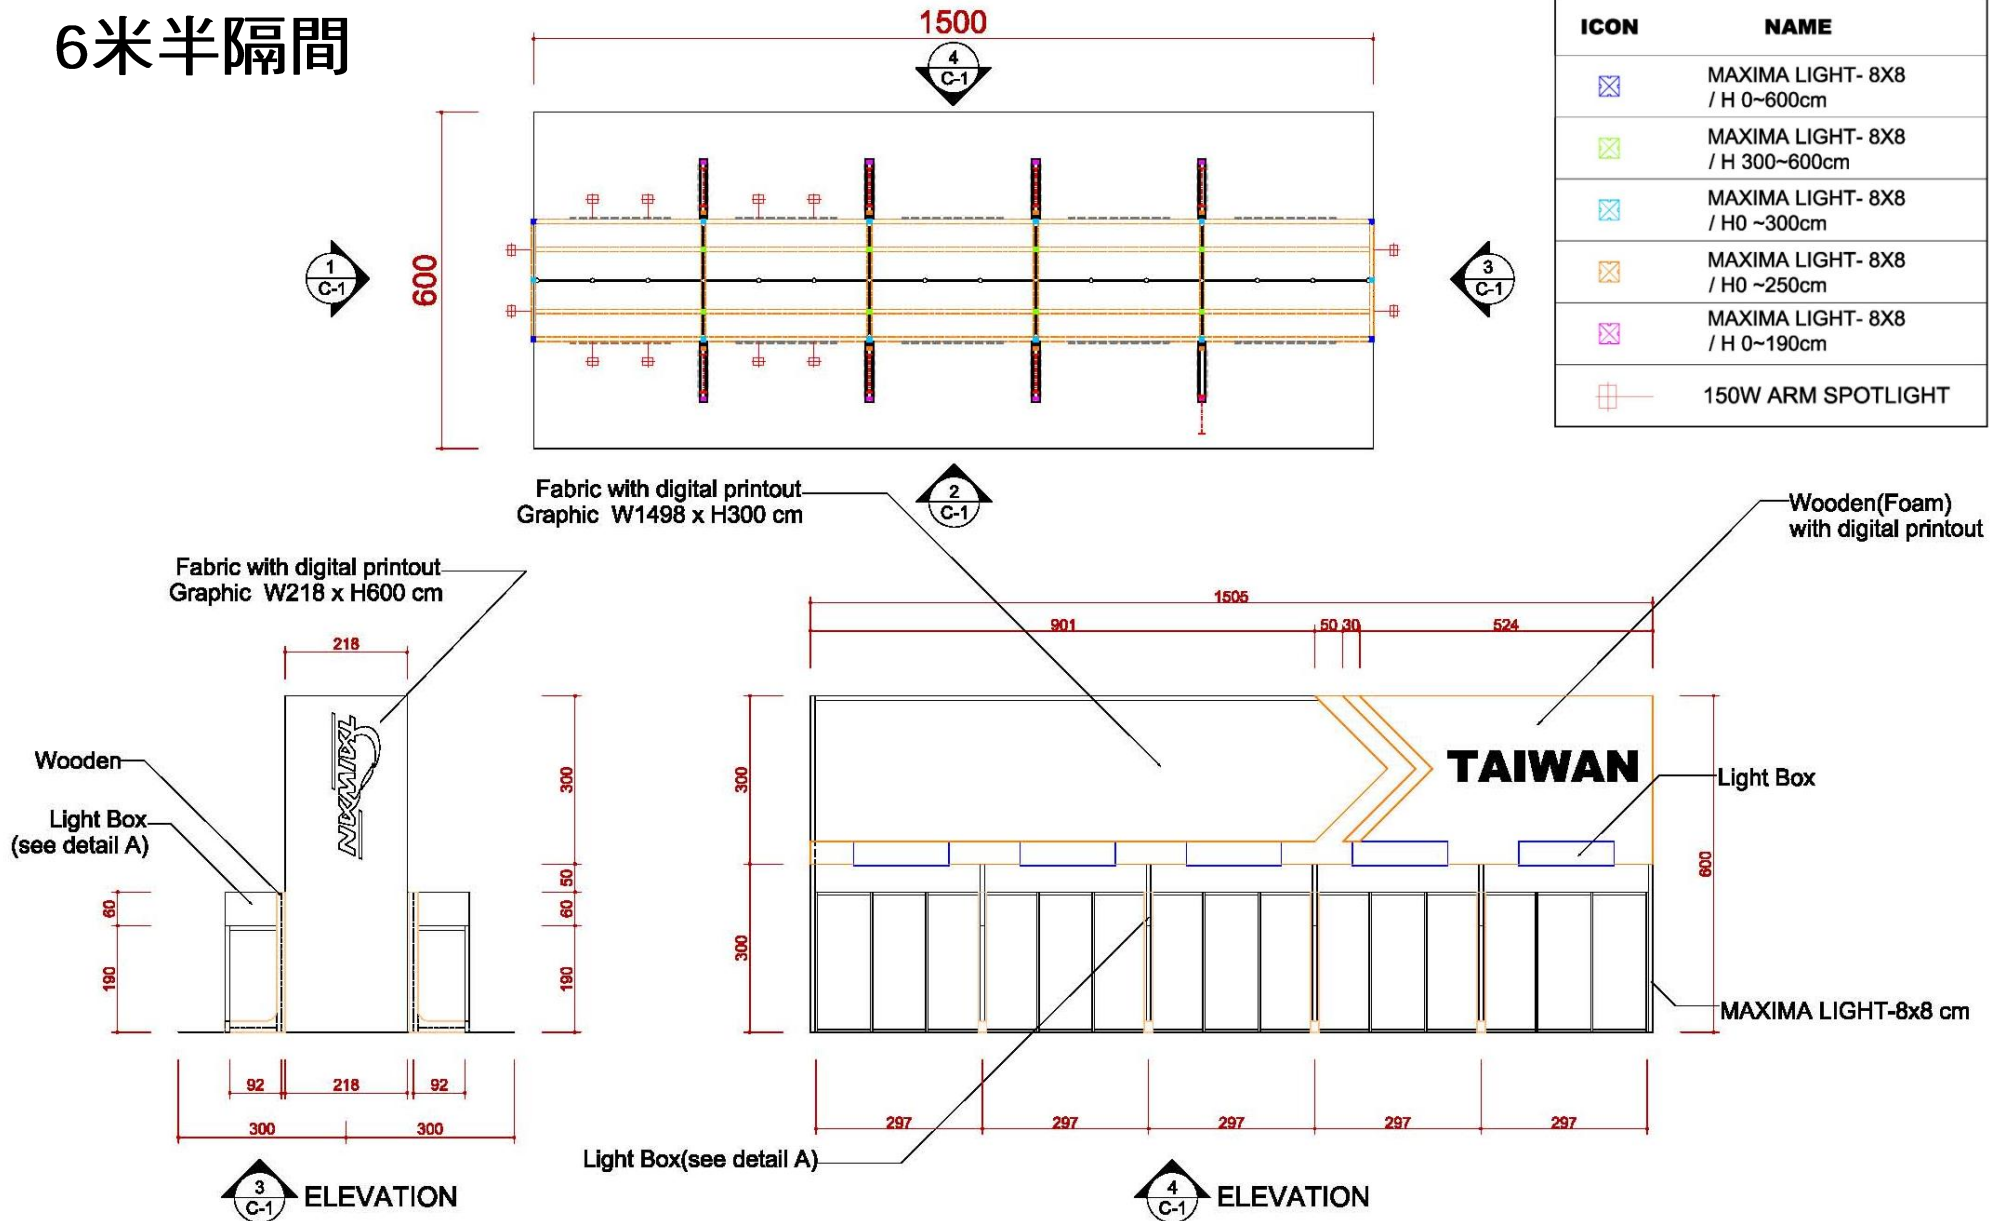

6米滿隔間

DETAIL A Light Box

ELEVATION

6米滿隔間

DETAIL B

Info counter

TOP VIEW

FRONT VIEW

SIDE VIEW

施工圖—6米半隔間

6米半隔間

ICON	NAME	ICON	NAME	ICON	NAME	ICON	NAME
	FURNITURE -ROUND SET-S		SHELF-90 (FLAT)		DRINKING MACHINE		DOUBLE DISPLAY STAND
	SHOWCASE(99X49.5) -H200 DOOR DOWN		SHELF (SLOPE) - W:99CM		SHOWCASE - 99X49.5X100CM/H		MAXIMA LIGHT- 8X8 / H 0~600cm
	PEGBOARD - 90X140CM/H		CUPBOARD - 99X49.5X100CM/H		BAR STOOL		COFFEE MACHINE
	PEGBOARD - 90X230CM/H		CUPBOARD - 99X49.5X75CM/H		BOX (49.5X49.5) -H75		CLOTH-RACK

6米半隔間

ICON	NAME	ICON	NAME	ICON	NAME	ICON	NAME
	LOW WATT HALOGEN		75w SPOTLIGHT		DISTRIBUTOR-BOARD		500w SOCKET
					FL. TUBE		75w SPOTLIGHT (Track light for Tower)

6米半隔間

6米半隔間

6米半隔間

DETAIL A Light Box

ELEVATION

6米半隔間

DETAIL B

Info counter

TOP VIEW

FRONT VIEW

SIDE VIEW

6米半隔間