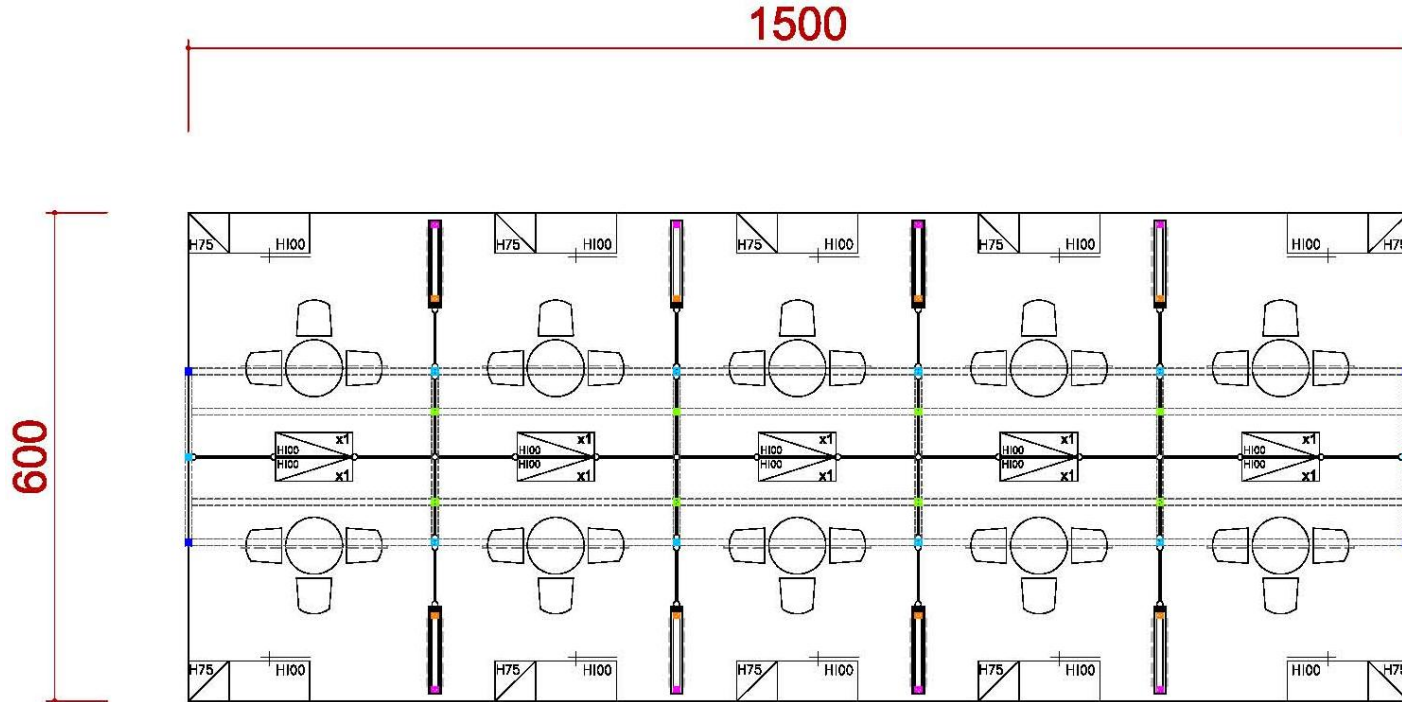

4米半隔間

ICON	NAME
	MAXIMA LIGHT- 8X8 / H 0~600cm
	MAXIMA LIGHT- 8X8 / H 300~600cm
	MAXIMA LIGHT- 8X8 / H 0 ~300cm
	MAXIMA LIGHT- 8X8 / H 0 ~250cm
	MAXIMA LIGHT- 8X8 / H 0~190cm
	150W ARM SPOTLIGHT

1
C-1 ELEVATION

2
C-1 ELEVATION

4米半隔間

ICON	NAME
	MAXIMA LIGHT- 8X8 / H 0~600cm
	MAXIMA LIGHT- 8X8 / H 300~600cm
	MAXIMA LIGHT- 8X8 / H 0 ~300cm
	MAXIMA LIGHT- 8X8 / H 0 ~250cm
	MAXIMA LIGHT- 8X8 / H 0~190cm
	150W ARM SPOTLIGHT

4米半隔間

DETAIL B

Info counter

TOP VIEW

FRONT VIEW

SIDE VIEW

4米半隔間

Fabric with digital printout
Graphic W218 x H400 cm

施工圖—6米滿隔間

6米滿隔間

ICON	NAME	ICON	NAME	ICON	NAME	ICON	NAME
	FURNITURE -ROUND SET-S		SHELF-90 (FLAT)		DRINKING MACHINE		DOUBLE DISPLAY STAND
	SHOWCASE(99X49.5) -H200 DOOR DOWN		SHELF (SLOPE) - W:99CM		SHOWCASE - 99X49.5X100CM/H		MAXIMA LIGHT- 8X8 / H 0~600cm
---	PEGBOARD - 90X140CM/H		CUPBOARD - 99X49.5X100CM/H		BAR STOOL		COFFEE MACHINE
---	PEGBOARD - 90X230CM/H		CUPBOARD - 99X49.5X75CM/H		BOX (49.5X49.5) -H75		CLOTH-RACK