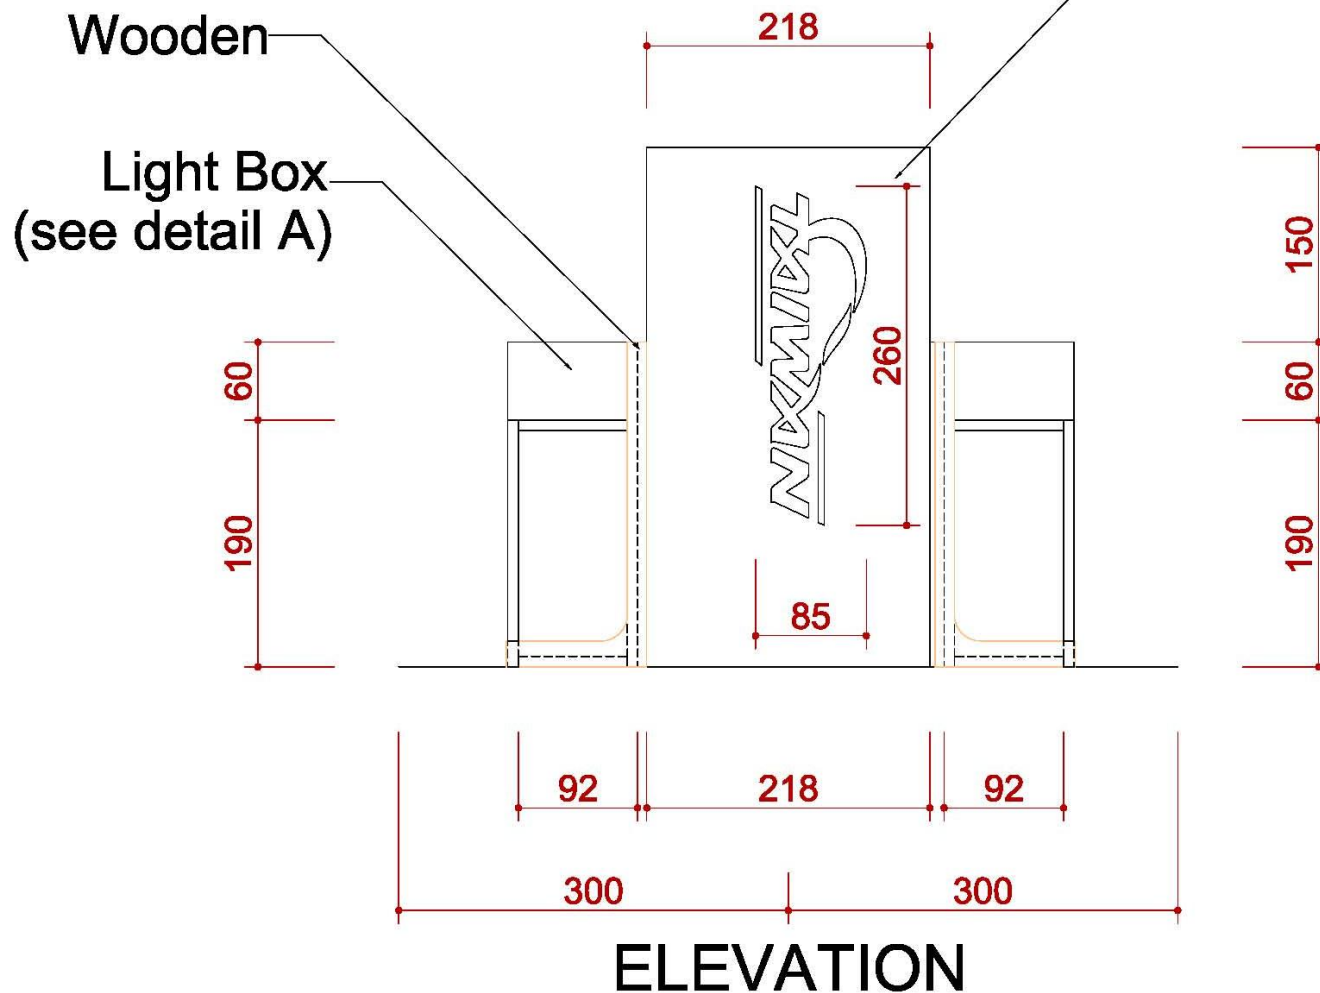

4米半隔間

ICON	NAME
	MAXIMA LIGHT- 8X8 / H 0~600cm
	MAXIMA LIGHT- 8X8 / H 300~600cm
	MAXIMA LIGHT- 8X8 / H 0 ~300cm
	MAXIMA LIGHT- 8X8 / H 0 ~250cm
	MAXIMA LIGHT- 8X8 / H 0~190cm
	150W ARM SPOTLIGHT

1
C-1 ELEVATION

2
C-1 ELEVATION

4米半隔間

ICON	NAME
	MAXIMA LIGHT- 8X8 / H 0~600cm
	MAXIMA LIGHT- 8X8 / H 300~600cm
	MAXIMA LIGHT- 8X8 / H 0 ~300cm
	MAXIMA LIGHT- 8X8 / H 0 ~250cm
	MAXIMA LIGHT- 8X8 / H 0~190cm
	150W ARM SPOTLIGHT

4米半隔間

DETAIL B

Info counter

TOP VIEW

FRONT VIEW

SIDE VIEW

4米半隔間

Fabric with digital printout
Graphic W218 x H400 cm

施工圖—6米滿隔間

6米滿隔間

ICON	NAME	ICON	NAME	ICON	NAME	ICON	NAME
	FURNITURE -ROUND SET-S		SHELF-90 (FLAT)		DRINKING MACHINE		DOUBLE DISPLAY STAND
	SHOWCASE(99X49.5) -H200 DOOR DOWN		SHELF (SLOPE) - W:99CM		SHOWCASE - 99X49.5X100CM/H		MAXIMA LIGHT- 8X8 / H 0~600cm
---	PEGBOARD - 90X140CM/H		CUPBOARD - 99X49.5X100CM/H		BAR STOOL		COFFEE MACHINE
---	PEGBOARD - 90X230CM/H		CUPBOARD - 99X49.5X75CM/H		BOX (49.5X49.5) -H75		CLOTH-RACK