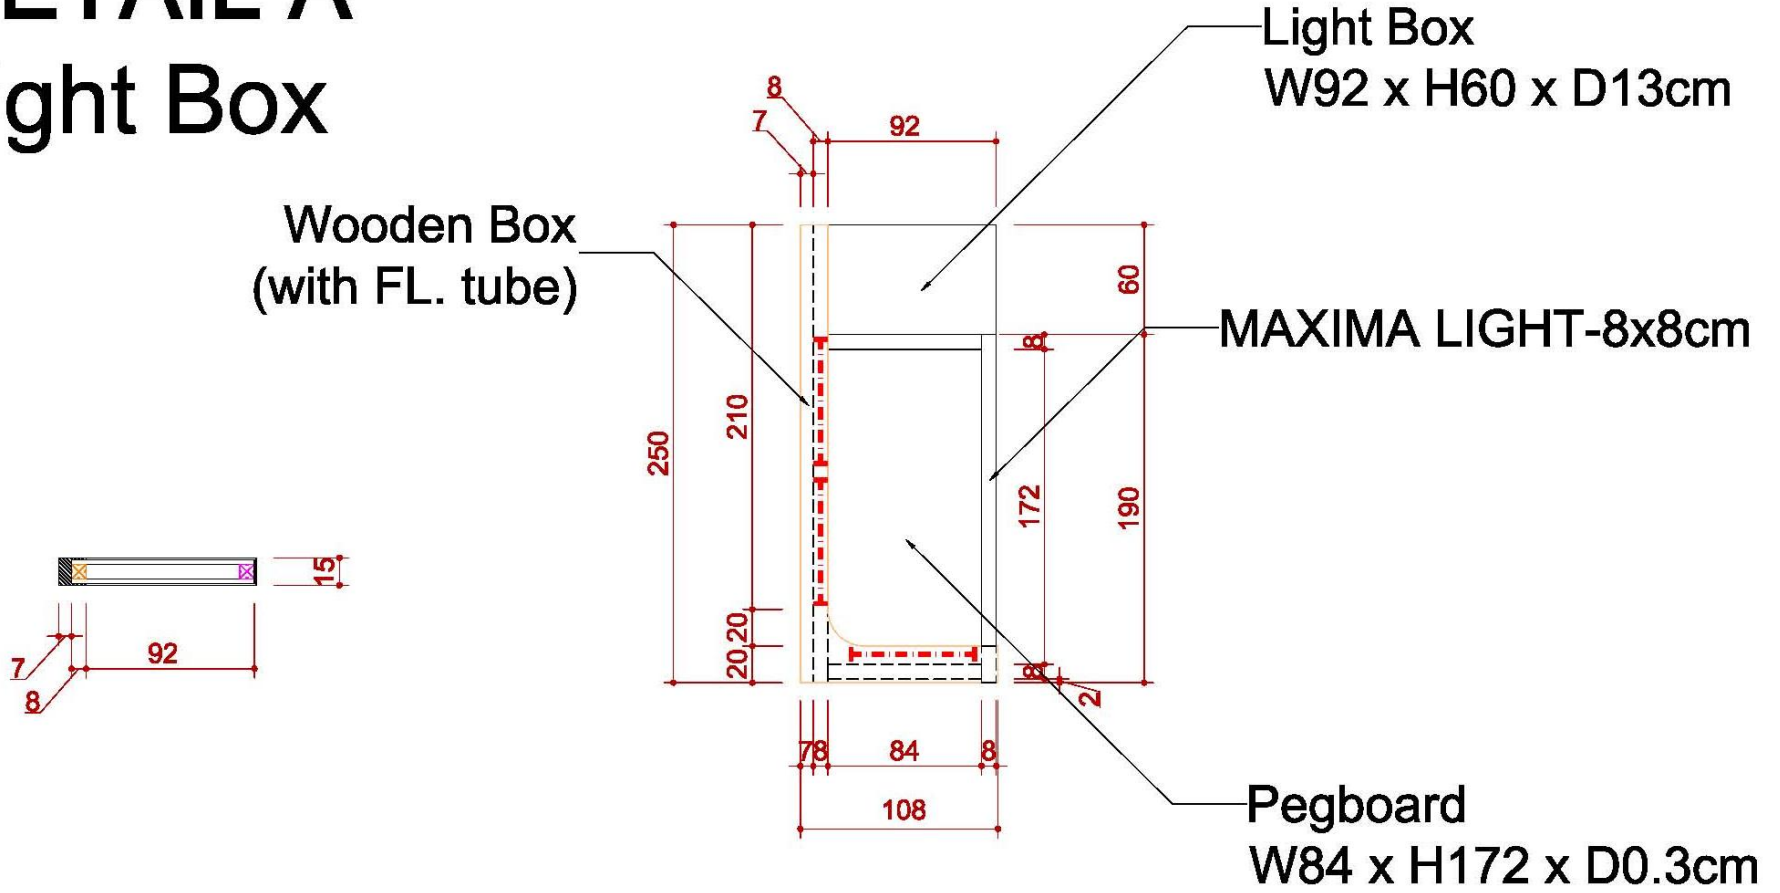

6米滿隔間

ICON	NAME
	MAXIMA LIGHT- 8X8 / H 0~600cm
	MAXIMA LIGHT- 8X8 / H 300~600cm
	MAXIMA LIGHT- 8X8 / H 0 ~300cm
	MAXIMA LIGHT- 8X8 / H 0 ~250cm
	MAXIMA LIGHT- 8X8 / H 0~190cm
	150W ARM SPOTLIGHT

6米滿隔間

ICON	NAME
	MAXIMA LIGHT- 8X8 / H 0~600cm
	MAXIMA LIGHT- 8X8 / H 300~600cm
	MAXIMA LIGHT- 8X8 / H0 ~300cm
	MAXIMA LIGHT- 8X8 / H0 ~250cm
	MAXIMA LIGHT- 8X8 / H 0~190cm
	150W ARM SPOTLIGHT

SIDE VIEW

施工圖—6米半隔間

6米半隔間

ICON	NAME	ICON	NAME	ICON	NAME	ICON	NAME
	FURNITURE -ROUND SET-S		SHELF-90 (FLAT)		DRINKING MACHINE		DOUBLE DISPLAY STAND
	SHOWCASE(99X49.5) -H200 DOOR DOWN		SHELF (SLOPE) - W:99CM		SHOWCASE - 99X49.5X100CM/H		MAXIMA LIGHT- 8X8 / H 0~600cm
	PEGBOARD - 90X140CM/H		CUPBOARD - 99X49.5X100CM/H		BAR STOOL		COFFEE MACHINE
	PEGBOARD - 90X230CM/H		CUPBOARD - 99X49.5X75CM/H		BOX (49.5X49.5) -H75		CLOTH-RACK

6米半隔間

ICON	NAME	ICON	NAME	ICON	NAME	ICON	NAME
	LOW WATT HALOGEN		75w SPOTLIGHT		DISTRIBUTOR-BOARD		500w SOCKET
					FL. TUBE		75w SPOTLIGHT (Track light for Tower)

6米半隔間

6米半隔間

6米半隔間

DETAIL A Light Box

ELEVATION

6米半隔間

DETAIL B

Info counter

TOP VIEW

FRONT VIEW

SIDE VIEW

6米半隔間