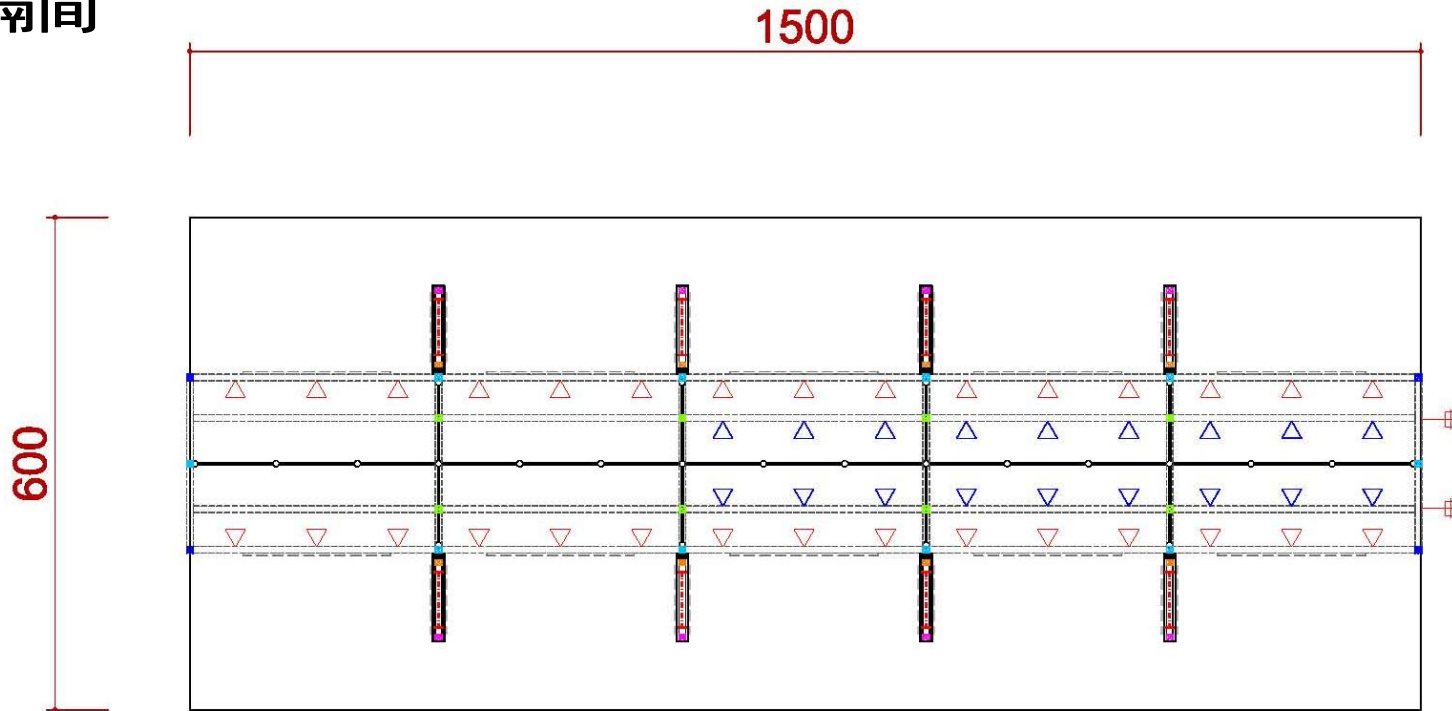

6米半隔間

ICON	NAME	ICON	NAME	ICON	NAME	ICON	NAME
	LOW WATT HALOGEN		75w SPOTLIGHT		DISTRIBUTOR-BOARD		500w SOCKET
					FL. TUBE		75w SPOTLIGHT (Track light for Tower)