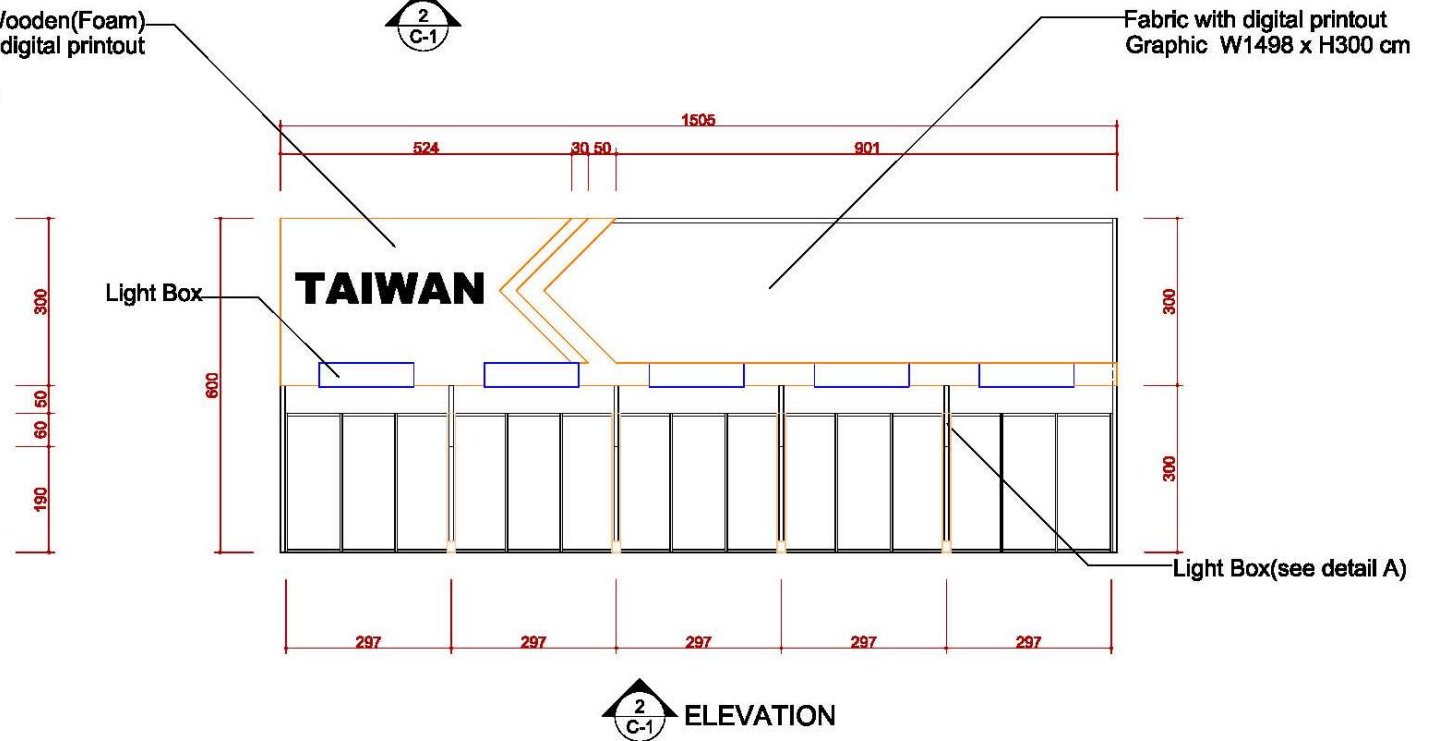

施工圖—6米滿隔間

6米滿隔間

ICON	NAME	ICON	NAME	ICON	NAME	ICON	NAME
	FURNITURE -ROUND SET-S		SHELF-90 (FLAT)		DRINKING MACHINE		DOUBLE DISPLAY STAND
	SHOWCASE(99X49.5) -H200 DOOR DOWN		SHELF (SLOPE) - W:99CM		SHOWCASE - 99X49.5X100CM/H		MAXIMA LIGHT- 8X8 / H 0~600cm
---	PEGBOARD - 90X140CM/H		CUPBOARD - 99X49.5X100CM/H		BAR STOOL		COFFEE MACHINE
---	PEGBOARD - 90X230CM/H		CUPBOARD - 99X49.5X75CM/H		BOX (49.5X49.5) -H75		CLOTH-RACK

6米滿隔間

ICON	NAME	ICON	NAME	ICON	NAME	ICON	NAME
	LOW WATT HALOGEN		75w SPOTLIGHT		DISTRIBUTOR-BOARD		500w SOCKET
			DOWN LIGHT		FL. TUBE		75w SPOTLIGHT (Track light for Tower)
	MAXIMA LIGHT- 8X8 / H 0~400cm						
	MAXIMA LIGHT- 8X8 / H 250~400cm						
	MAXIMA LIGHT- 8X8 / H 0~250cm						

6米滿隔間

ICON	NAME
	MAXIMA LIGHT- 8X8 / H 0~600cm
	MAXIMA LIGHT- 8X8 / H 300~600cm
	MAXIMA LIGHT- 8X8 / H 0 ~300cm
	MAXIMA LIGHT- 8X8 / H 0 ~250cm
	MAXIMA LIGHT- 8X8 / H 0~190cm
	150W ARM SPOTLIGHT

6米滿隔間

ICON	NAME
	MAXIMA LIGHT- 8X8 / H 0~600cm
	MAXIMA LIGHT- 8X8 / H 300~600cm
	MAXIMA LIGHT- 8X8 / H0 ~300cm
	MAXIMA LIGHT- 8X8 / H0 ~250cm
	MAXIMA LIGHT- 8X8 / H 0~190cm
	150W ARM SPOTLIGHT

6米滿隔間

DETAIL A Light Box

ELEVATION

6米滿隔間

DETAIL B

Info counter

TOP VIEW

FRONT VIEW