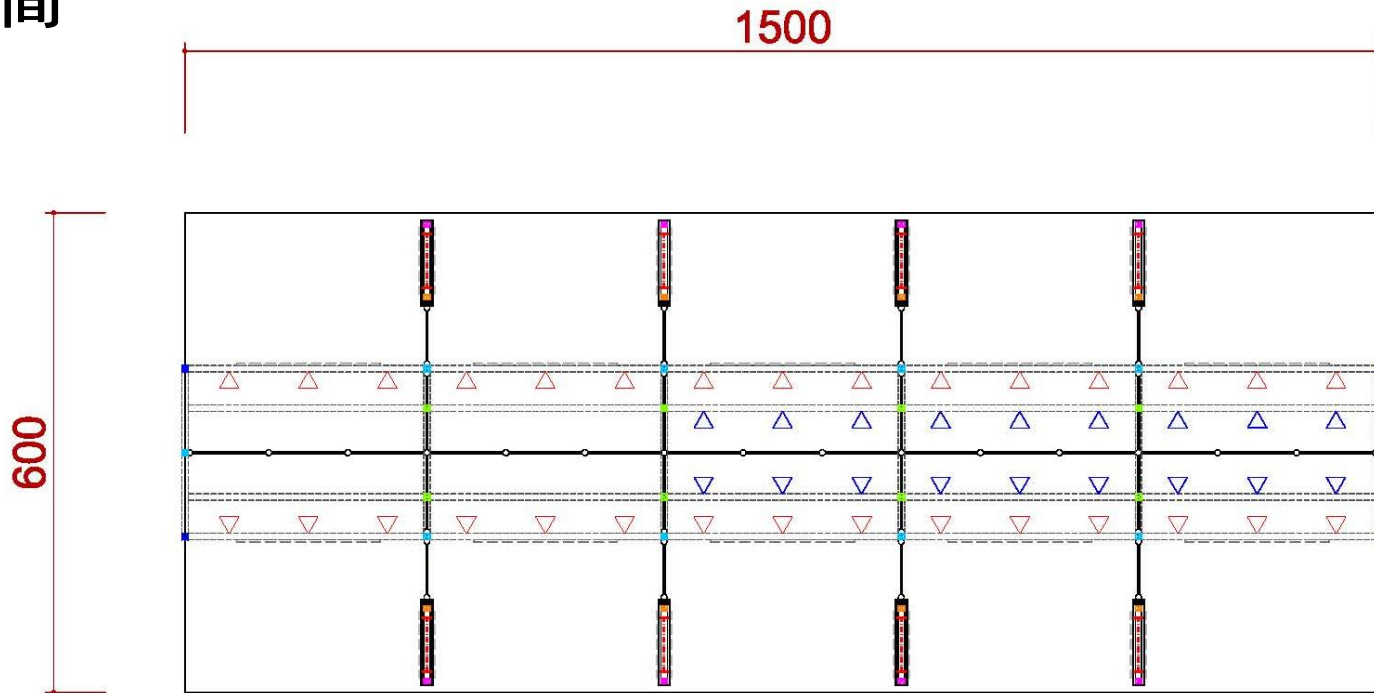

6米滿隔間

ICON	NAME	ICON	NAME	ICON	NAME	ICON	NAME
	LOW WATT HALOGEN		75w SPOTLIGHT		DISTRIBUTOR-BOARD		500w SOCKET
			DOWN LIGHT		FL. TUBE		75w SPOTLIGHT (Track light for Tower)
	MAXIMA LIGHT- 8X8 / H 0~400cm						
	MAXIMA LIGHT- 8X8 / H 250~400cm						
	MAXIMA LIGHT- 8X8 / H 0~250cm