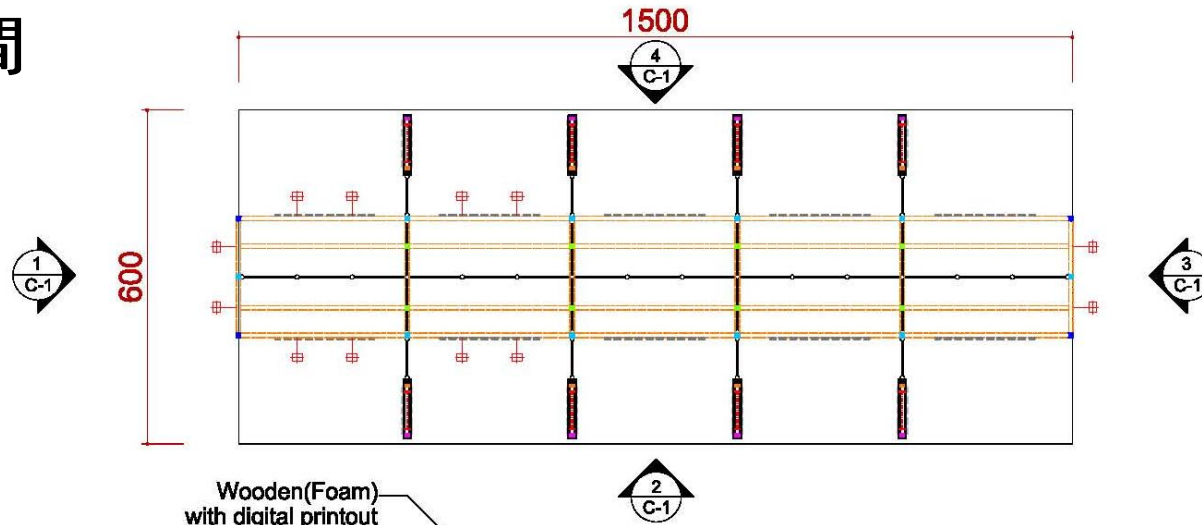

6米滿隔間

ICON	NAME
	MAXIMA LIGHT- 8X8 / H 0~600cm
	MAXIMA LIGHT- 8X8 / H 300~600cm
	MAXIMA LIGHT- 8X8 / H 0 ~300cm
	MAXIMA LIGHT- 8X8 / H 0 ~250cm
	MAXIMA LIGHT- 8X8 / H 0~190cm
	150W ARM SPOTLIGHT