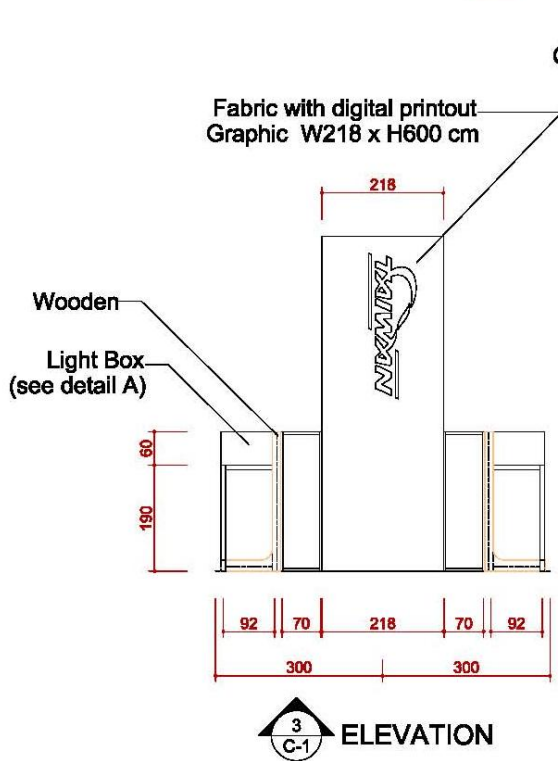

施工圖—6米滿隔間

6米滿隔間

ICON	NAME	ICON	NAME	ICON	NAME	ICON	NAME
	FURNITURE -ROUND SET-S		SHELF-90 (FLAT)		DRINKING MACHINE		DOUBLE DISPLAY STAND
	SHOWCASE(99X49.5) -H200 DOOR DOWN		SHELF (SLOPE) - W:99CM		SHOWCASE - 99X49.5X100CM/H		MAXIMA LIGHT- 8X8 / H 0~600cm
---	PEGBOARD - 90X140CM/H		CUPBOARD - 99X49.5X100CM/H		BAR STOOL		COFFEE MACHINE
---	PEGBOARD - 90X230CM/H		CUPBOARD - 99X49.5X75CM/H		BOX (49.5X49.5) -H75		CLOTH-RACK

6米滿隔間

ICON	NAME
	MAXIMA LIGHT- 8X8 / H 0~600cm
	MAXIMA LIGHT- 8X8 / H 300~600cm
	MAXIMA LIGHT- 8X8 / H 0 ~300cm
	MAXIMA LIGHT- 8X8 / H 0 ~250cm
	MAXIMA LIGHT- 8X8 / H 0~190cm
	150W ARM SPOTLIGHT

6米滿隔間

ICON	NAME
	MAXIMA LIGHT- 8X8 / H 0~600cm
	MAXIMA LIGHT- 8X8 / H 300~600cm
	MAXIMA LIGHT- 8X8 / H0 ~300cm
	MAXIMA LIGHT- 8X8 / H0 ~250cm
	MAXIMA LIGHT- 8X8 / H 0~190cm
	150W ARM SPOTLIGHT

6米滿隔間

DETAIL A Light Box

ELEVATION

6米滿隔間

DETAIL B

Info counter

TOP VIEW

FRONT VIEW

SIDE VIEW

施工圖—6米半隔間

6米半隔間

ICON	NAME	ICON	NAME	ICON	NAME	ICON	NAME
	FURNITURE -ROUND SET-S		SHELF-90 (FLAT)		DRINKING MACHINE		DOUBLE DISPLAY STAND
	SHOWCASE(99X49.5) -H200 DOOR DOWN		SHELF (SLOPE) - W:99CM		SHOWCASE - 99X49.5X100CM/H		MAXIMA LIGHT- 8X8 / H 0~600cm
	PEGBOARD - 90X140CM/H		CUPBOARD - 99X49.5X100CM/H		BAR STOOL		COFFEE MACHINE
	PEGBOARD - 90X230CM/H		CUPBOARD - 99X49.5X75CM/H		BOX (49.5X49.5) -H75		CLOTH-RACK